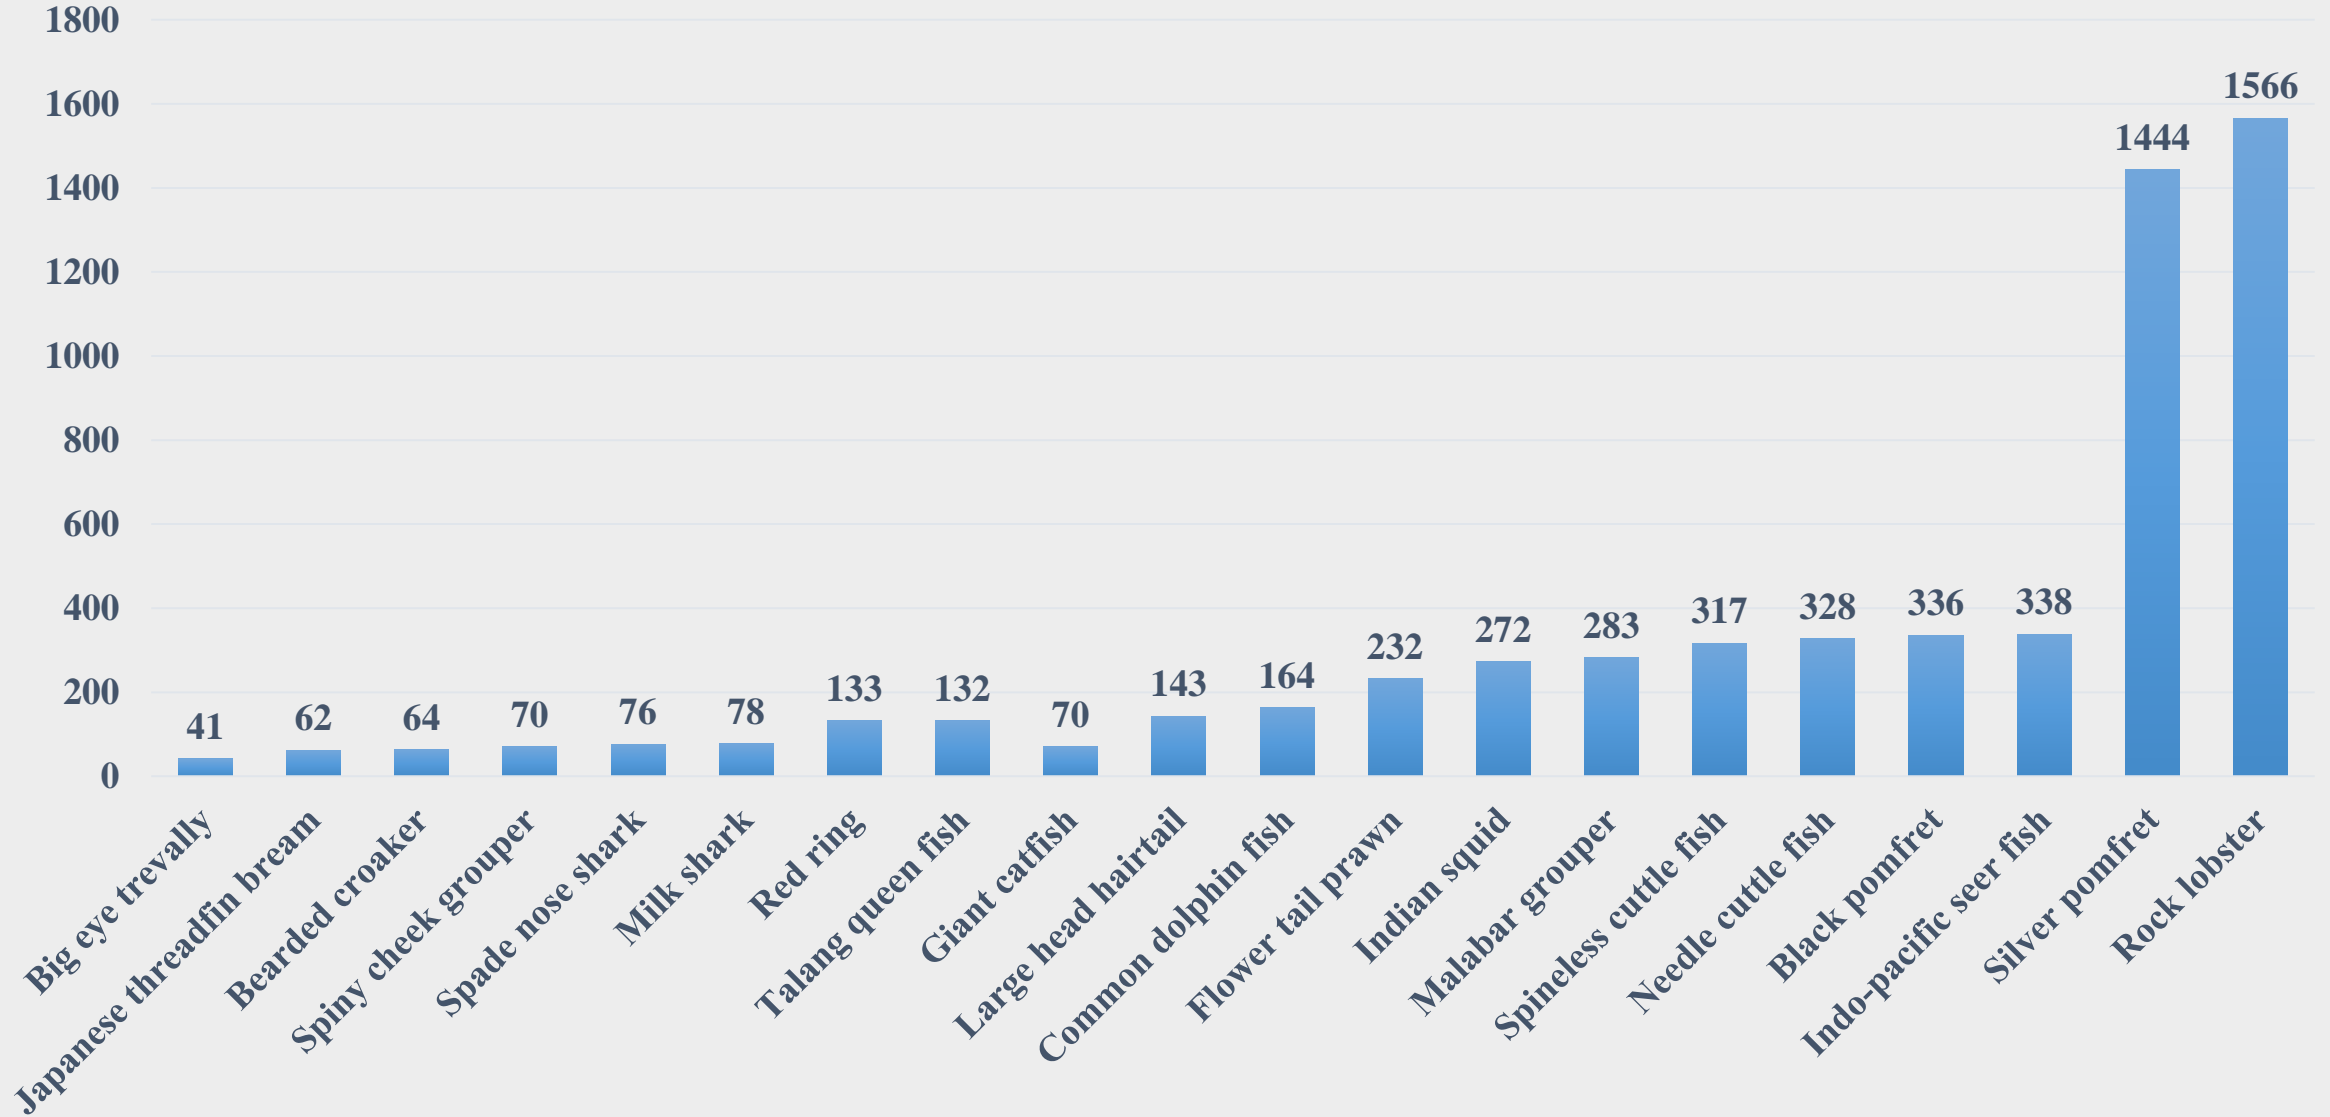

Average Retail Price (Rs. Per Kg) of Various Fish Species in Dadra and Nagar Haveli & Daman Diu

For the Period 17.02.2025 to 23.02.2025

For further details visit: <https://fmpisnfdb.in>