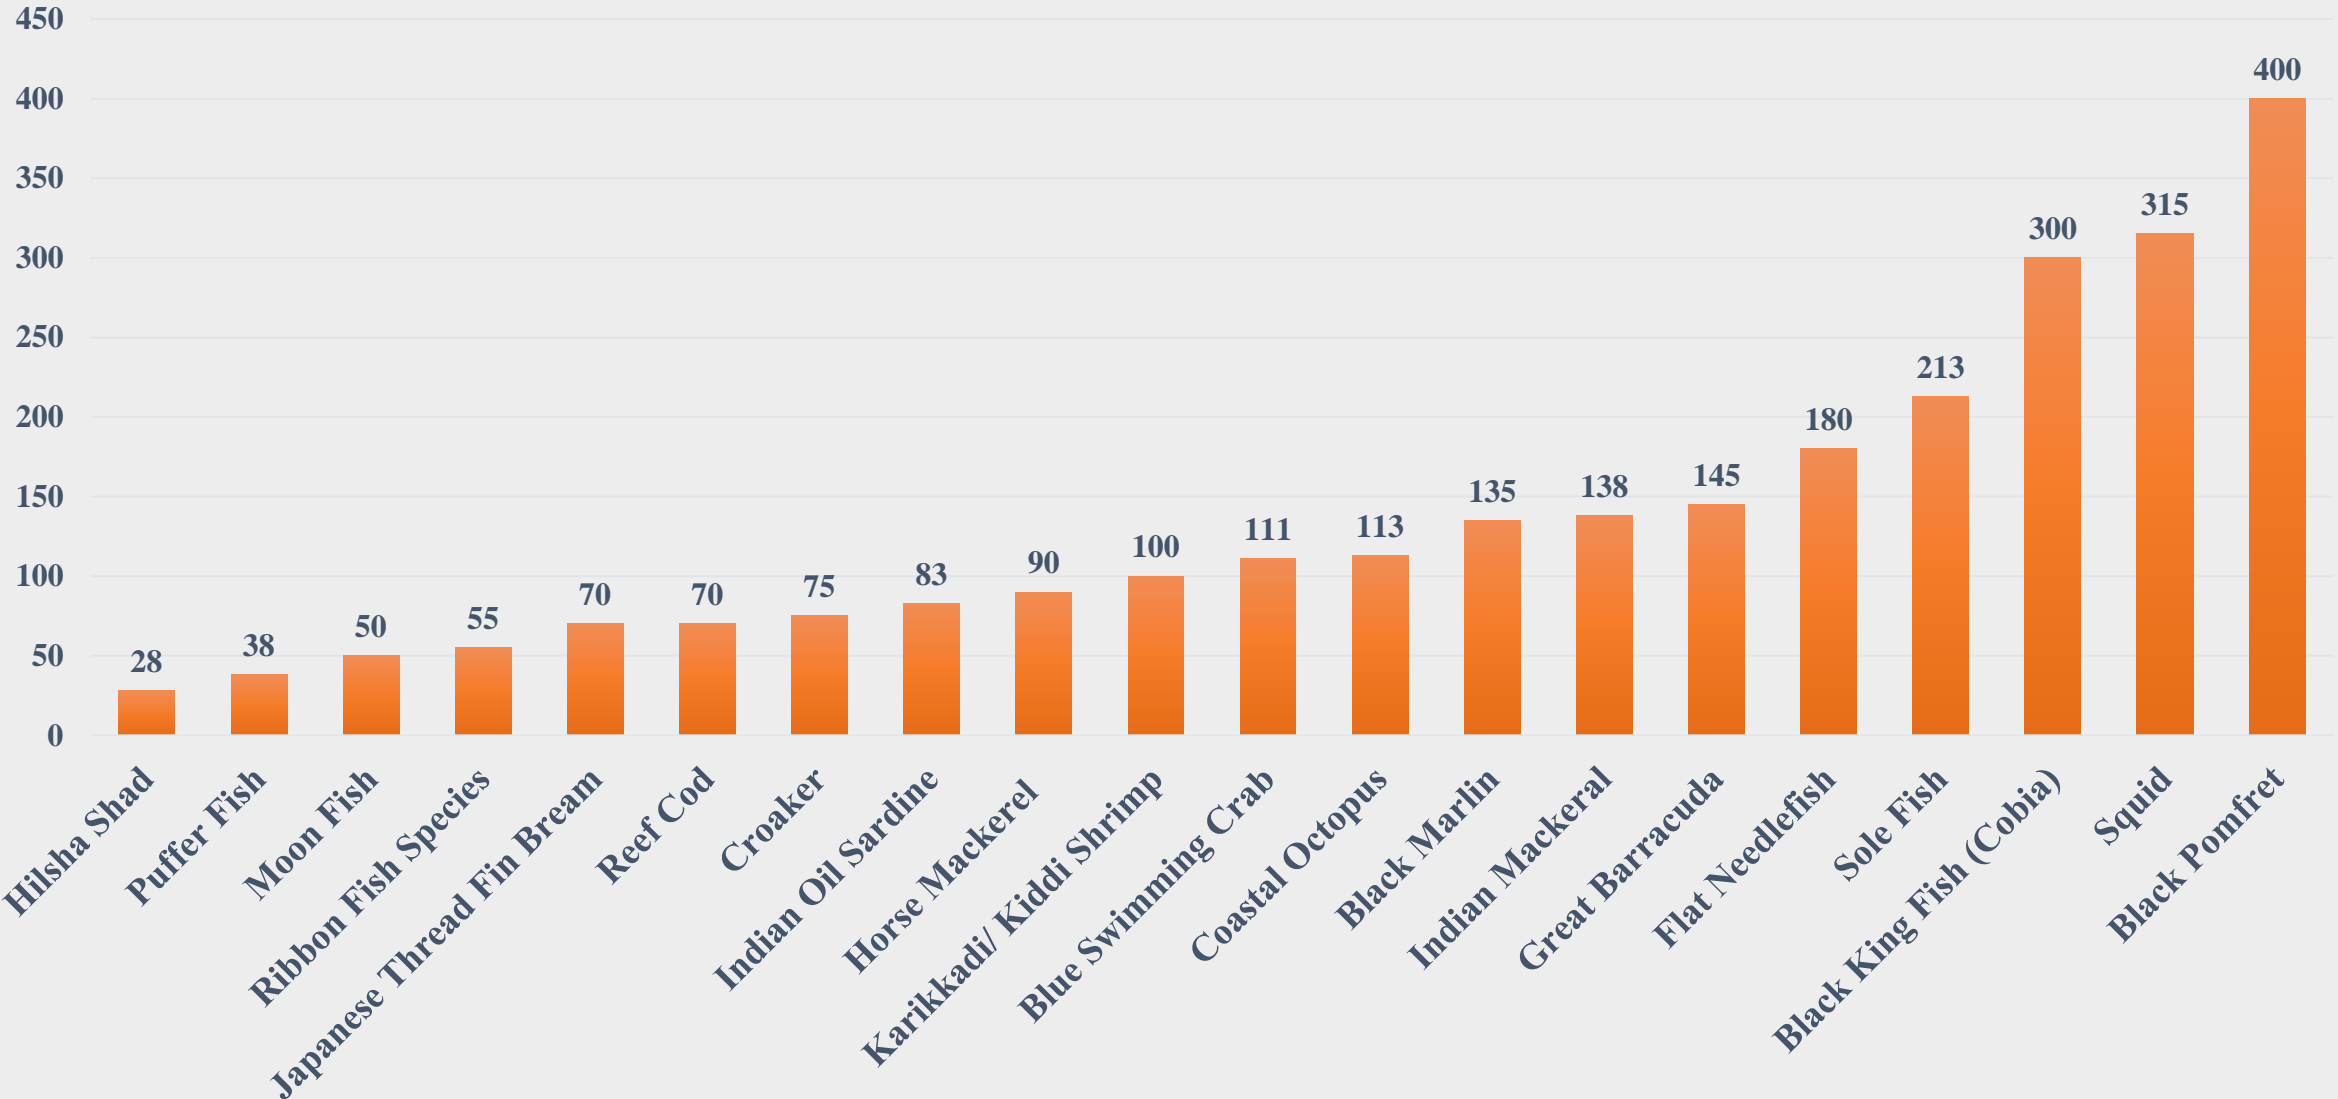

Average Price (Rs. per Kg) of Marine Species at Fishing Harbours in Karnataka

For the Period 17.02.2025 to 23.02.2025

Data Source: NETFISH, MPEDA