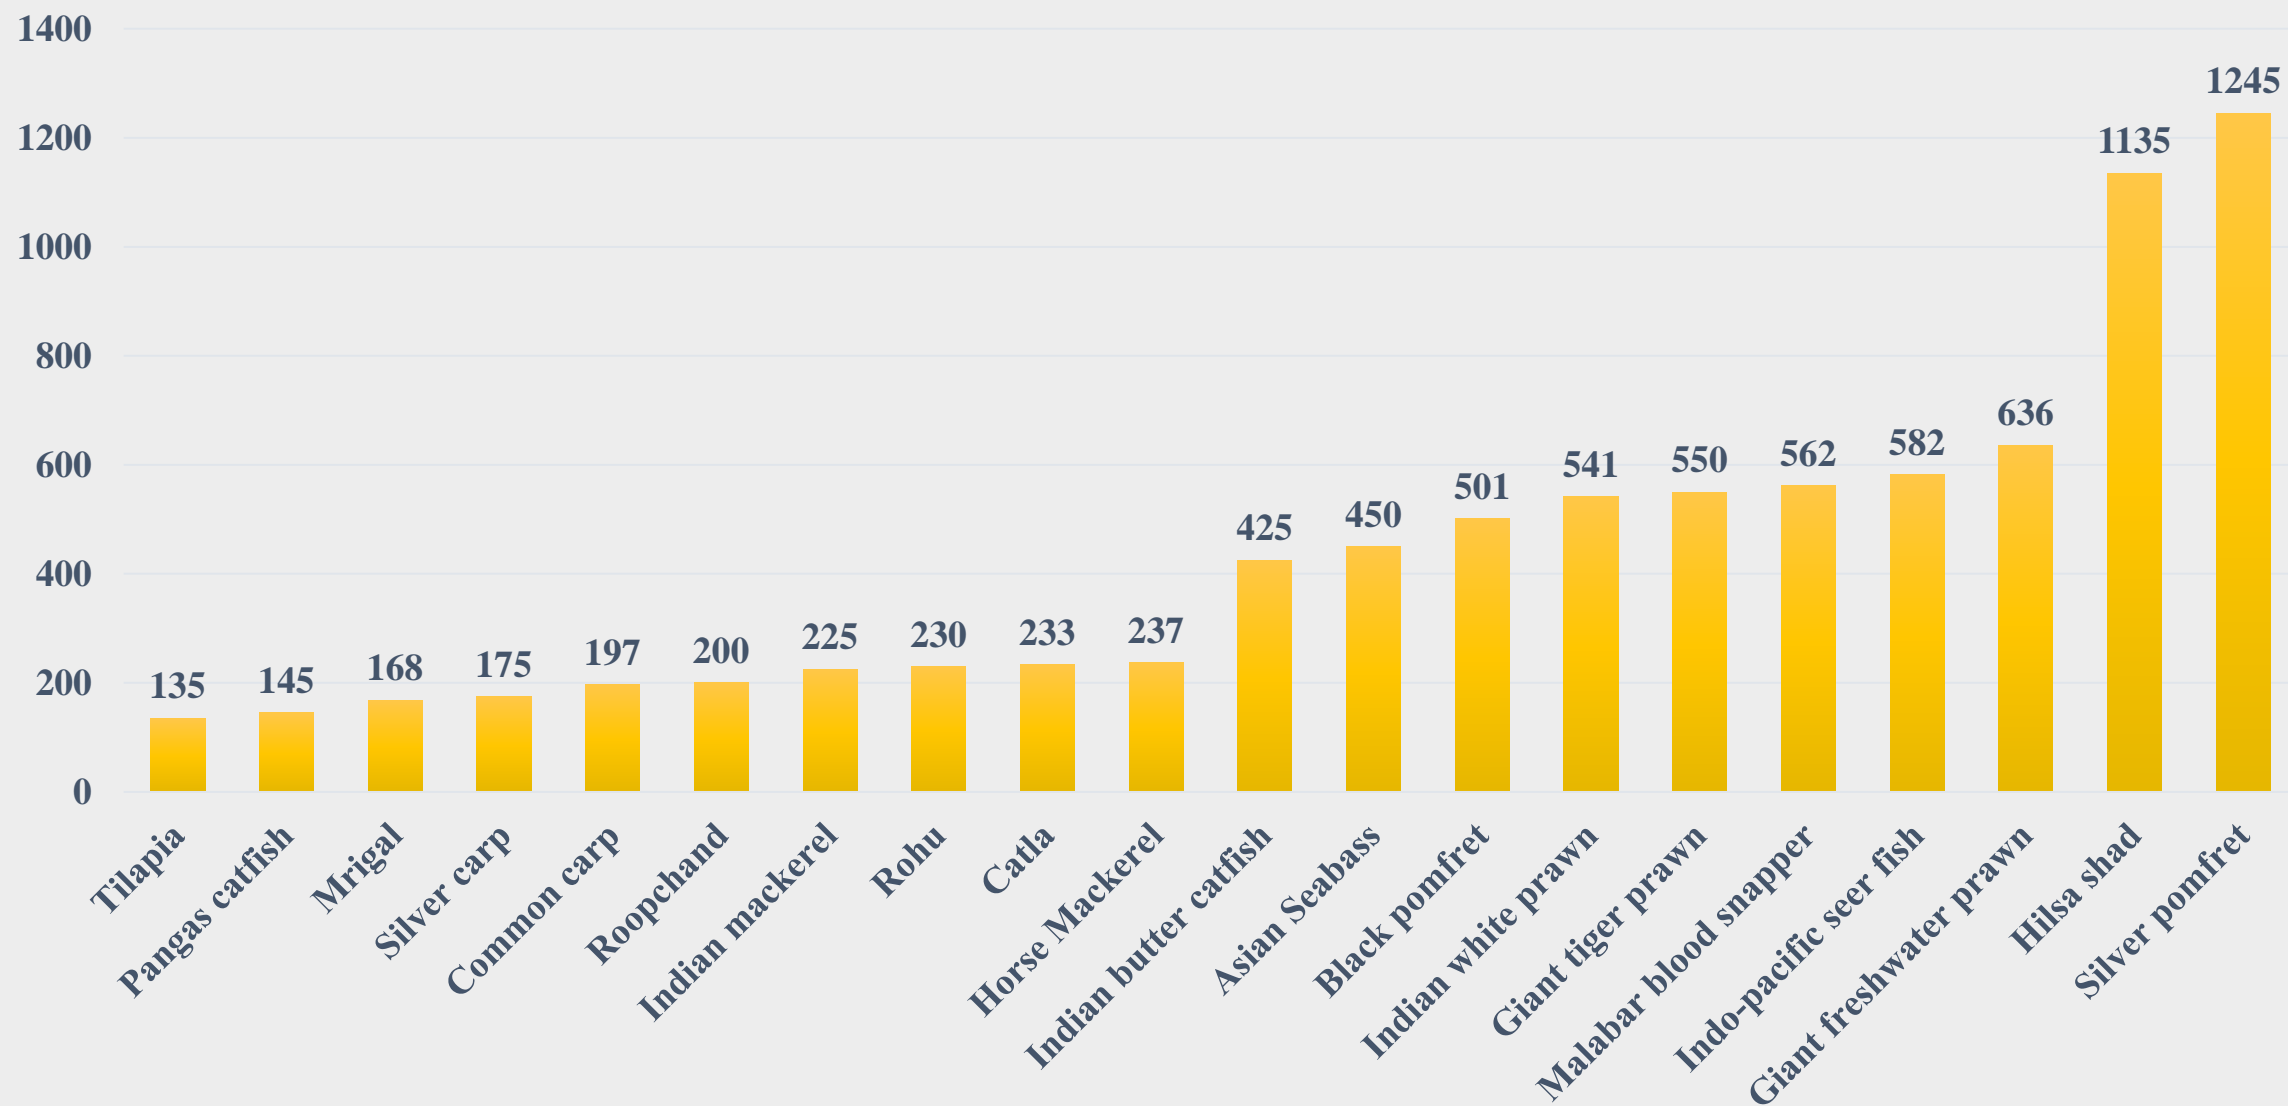

Average Wholesale Price (Rs. Per Kg) of Various Fish Species in Delhi

For the Period 17.02.2025 to 23.02.2025

For further details visit: <https://fmpisnfdb.in>