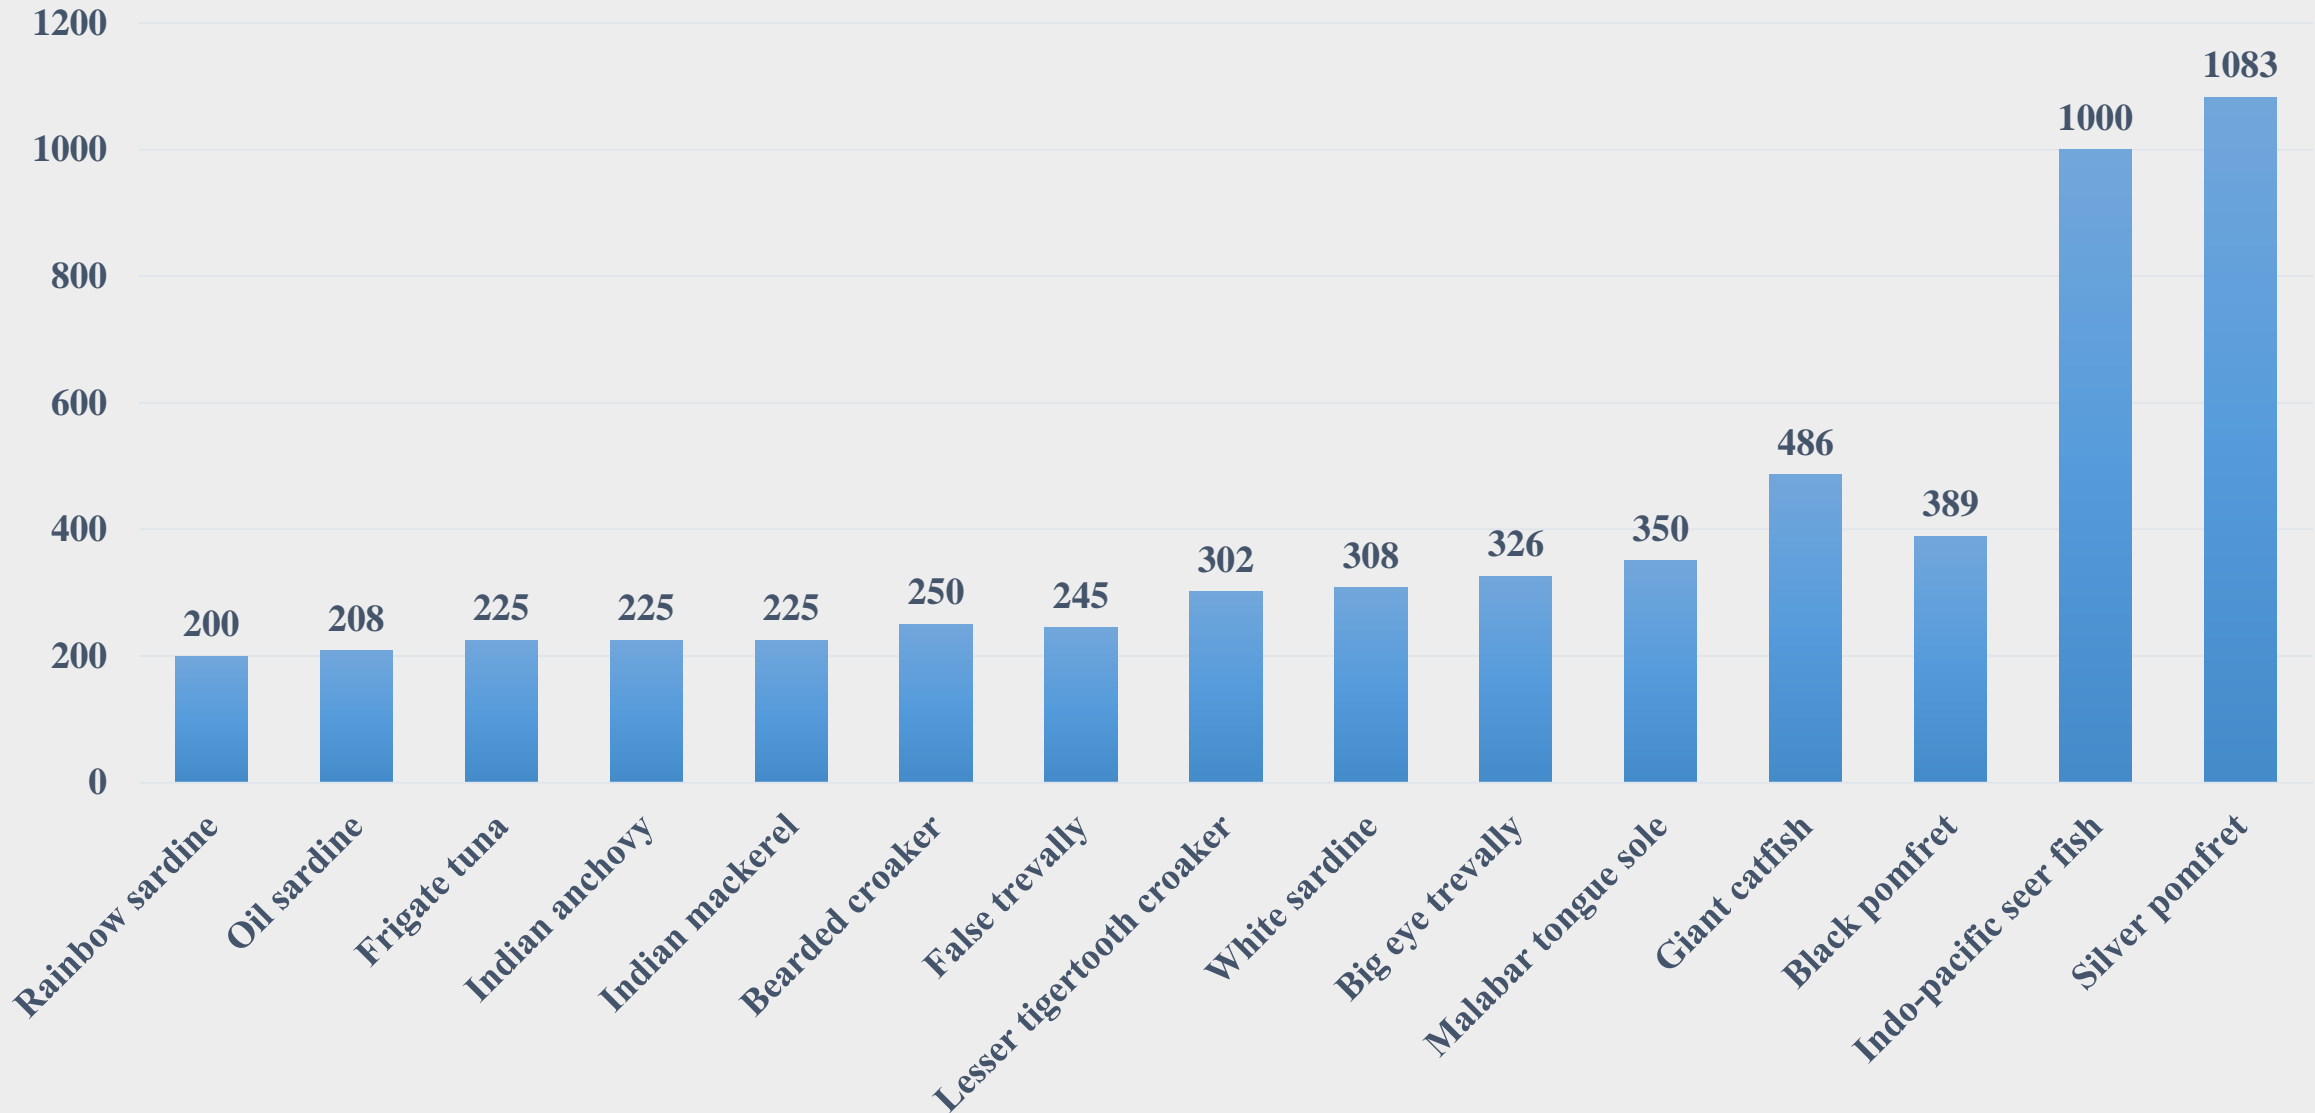

Average Retail Price (Rs. Per Kg) of Various Fish Species in Karnataka

For the Period 17.02.2025 to 23.02.2025

For further details visit: <https://fmpisnfdb.in>