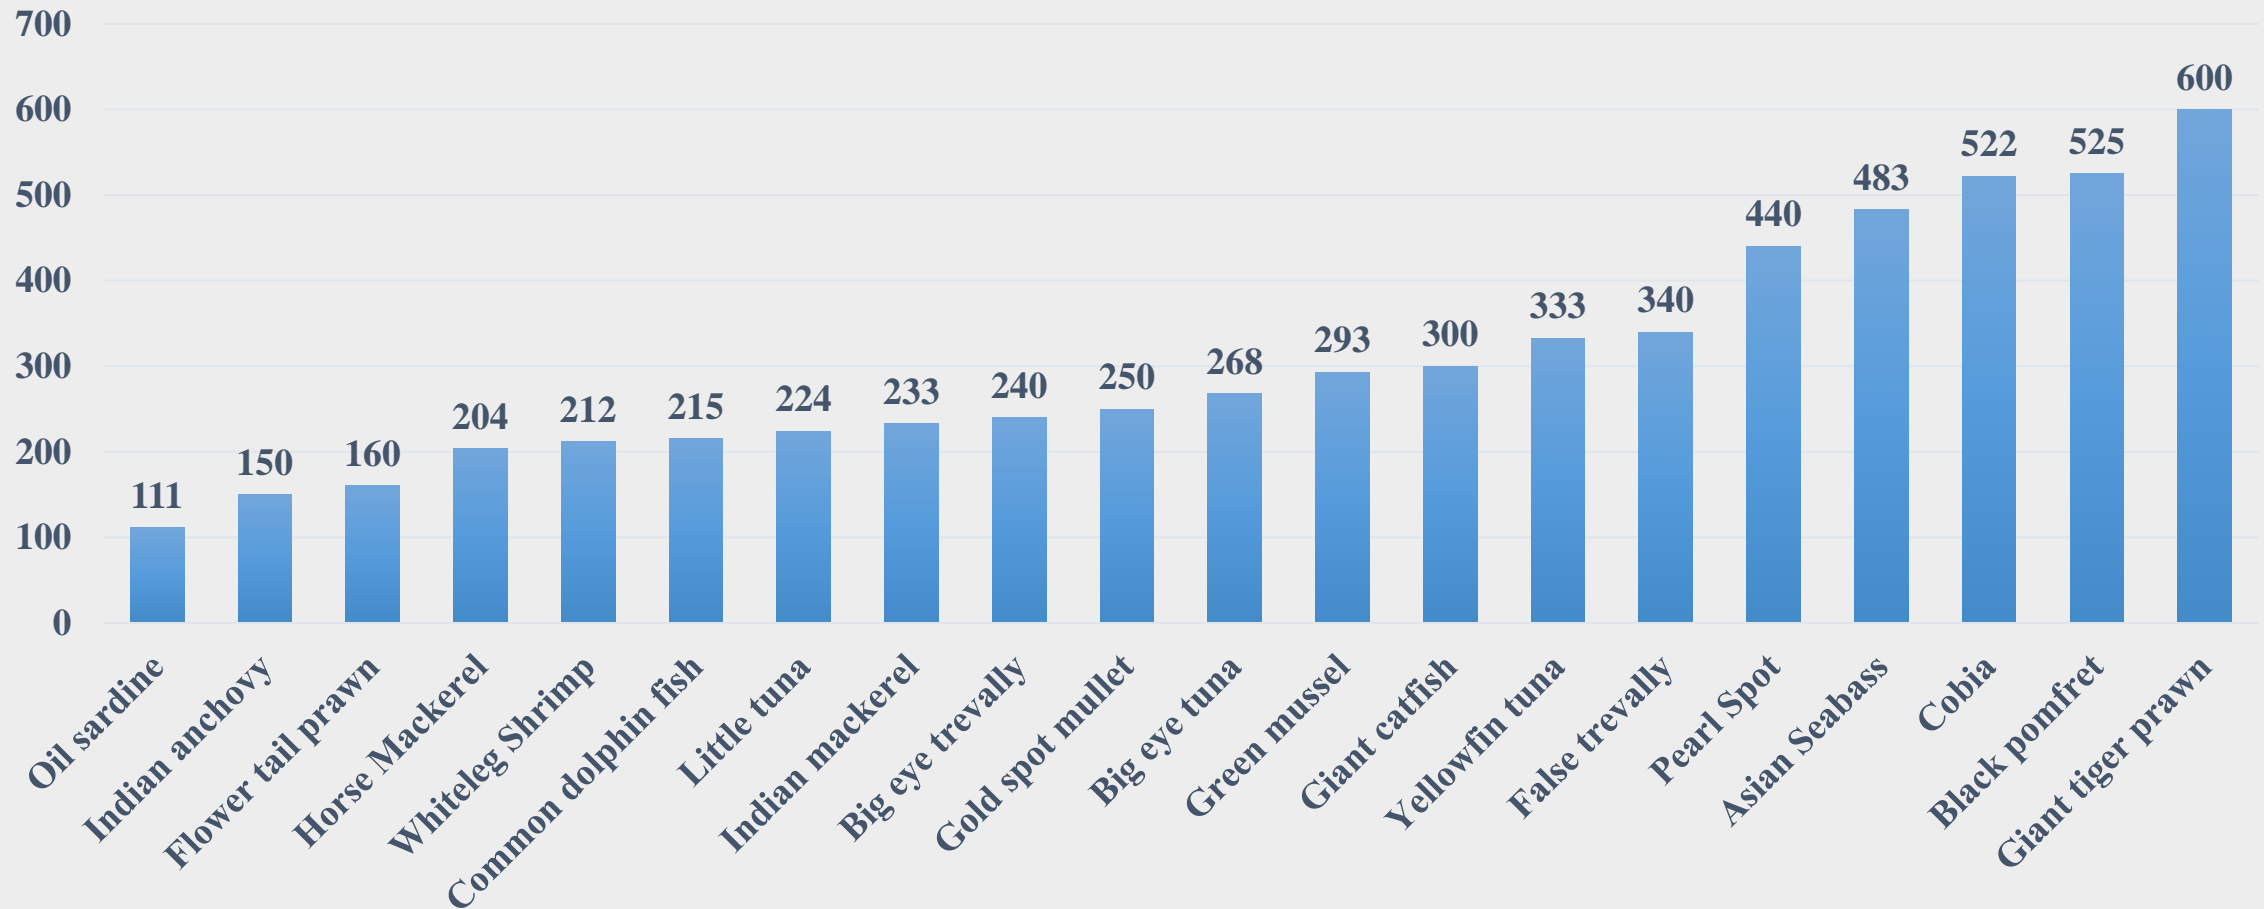

Average Retail Price (Rs. Per Kg) of Various Fish Species in Kerala

For the Period 17.02.2025 to 23.02.2025

For further details visit: <https://fmpisnfdb.in>