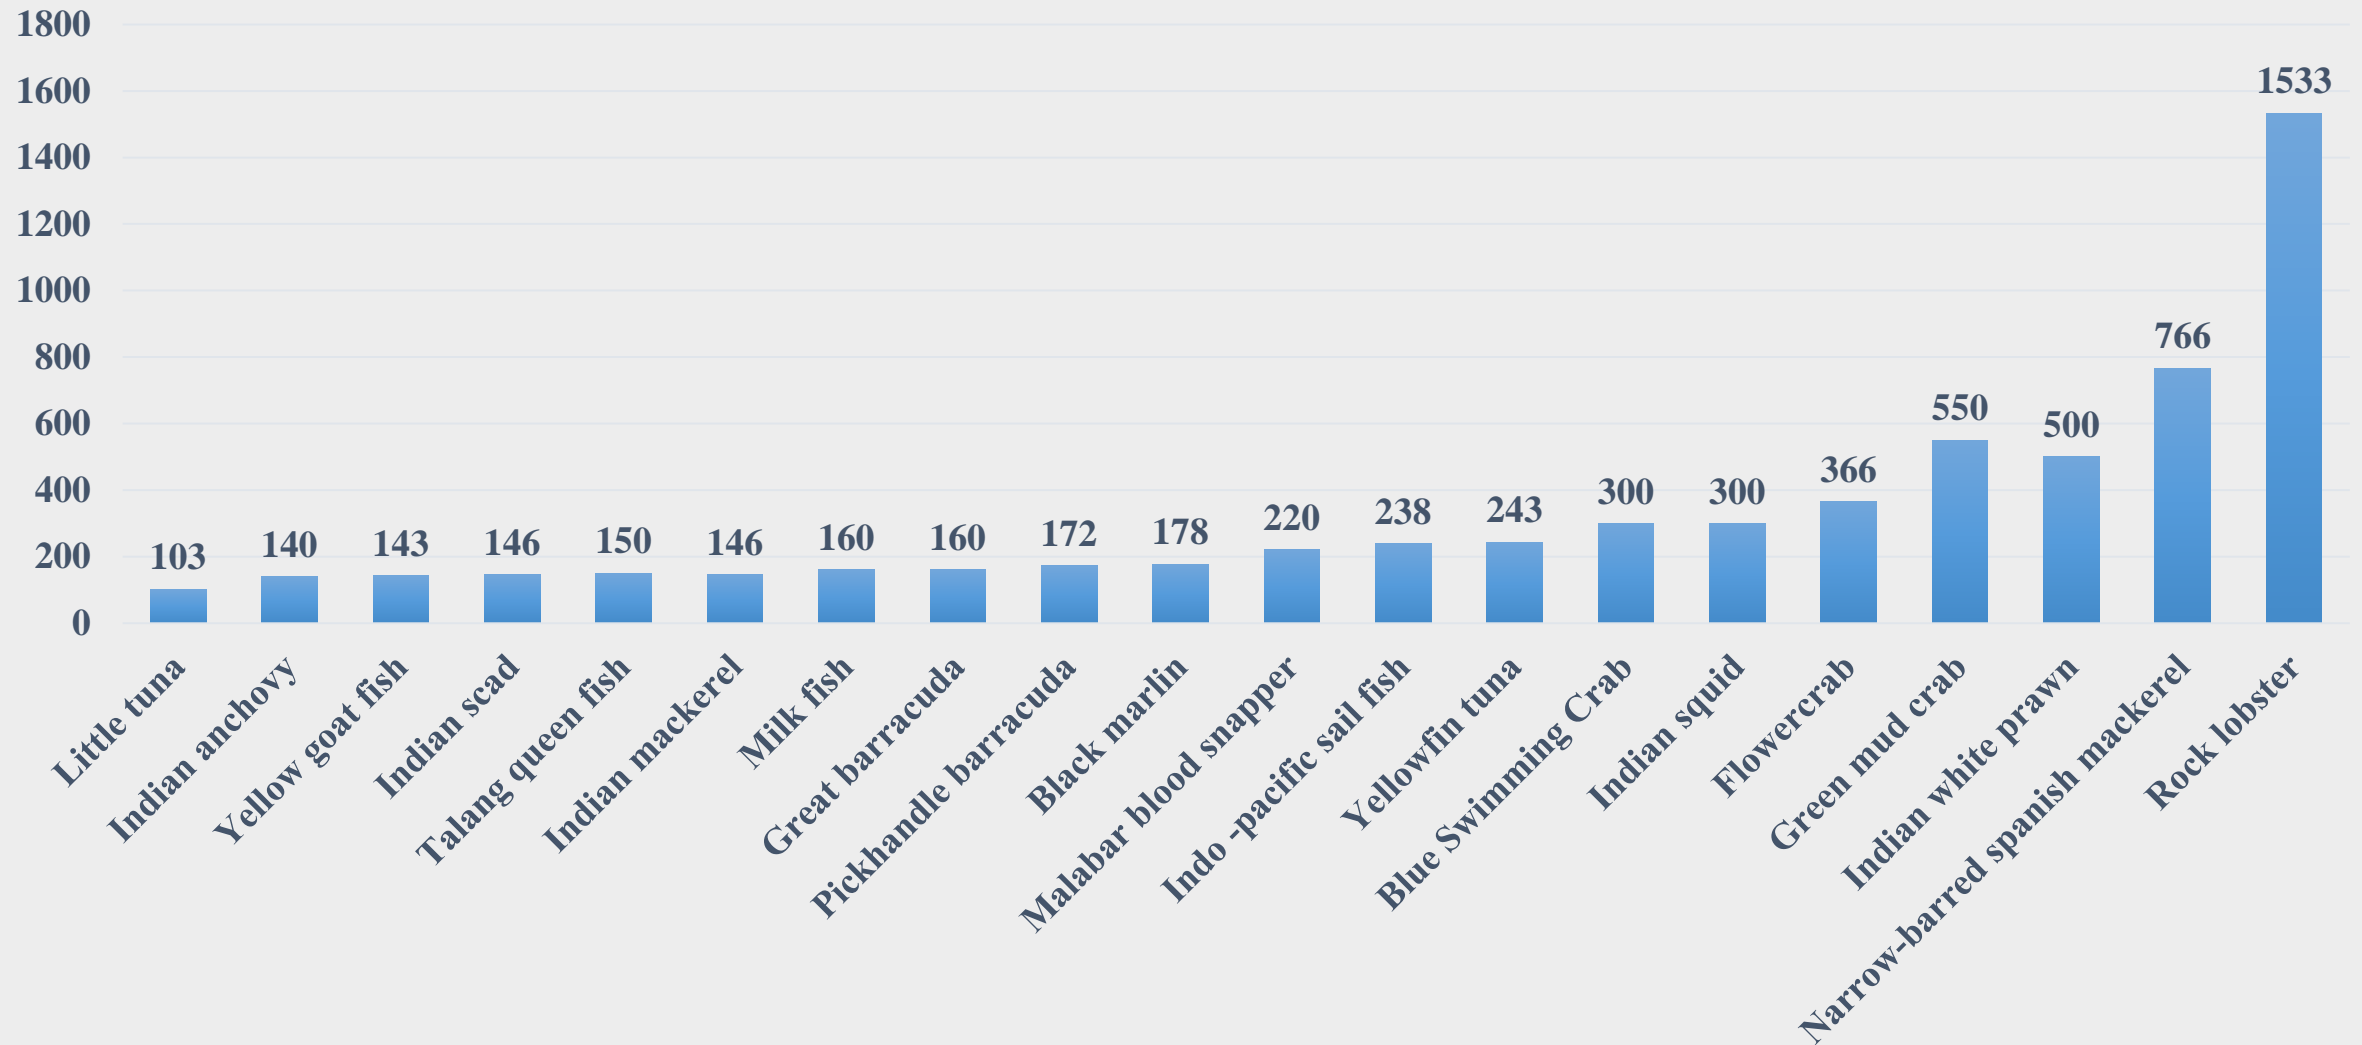

Average Retail Price (Rs. Per Kg) of Various Fish Species Andaman & Nicobar Islands

For the Period 17.02.2025 to 23.02.2025

For further details visit: <https://fmpisnfdb.in>