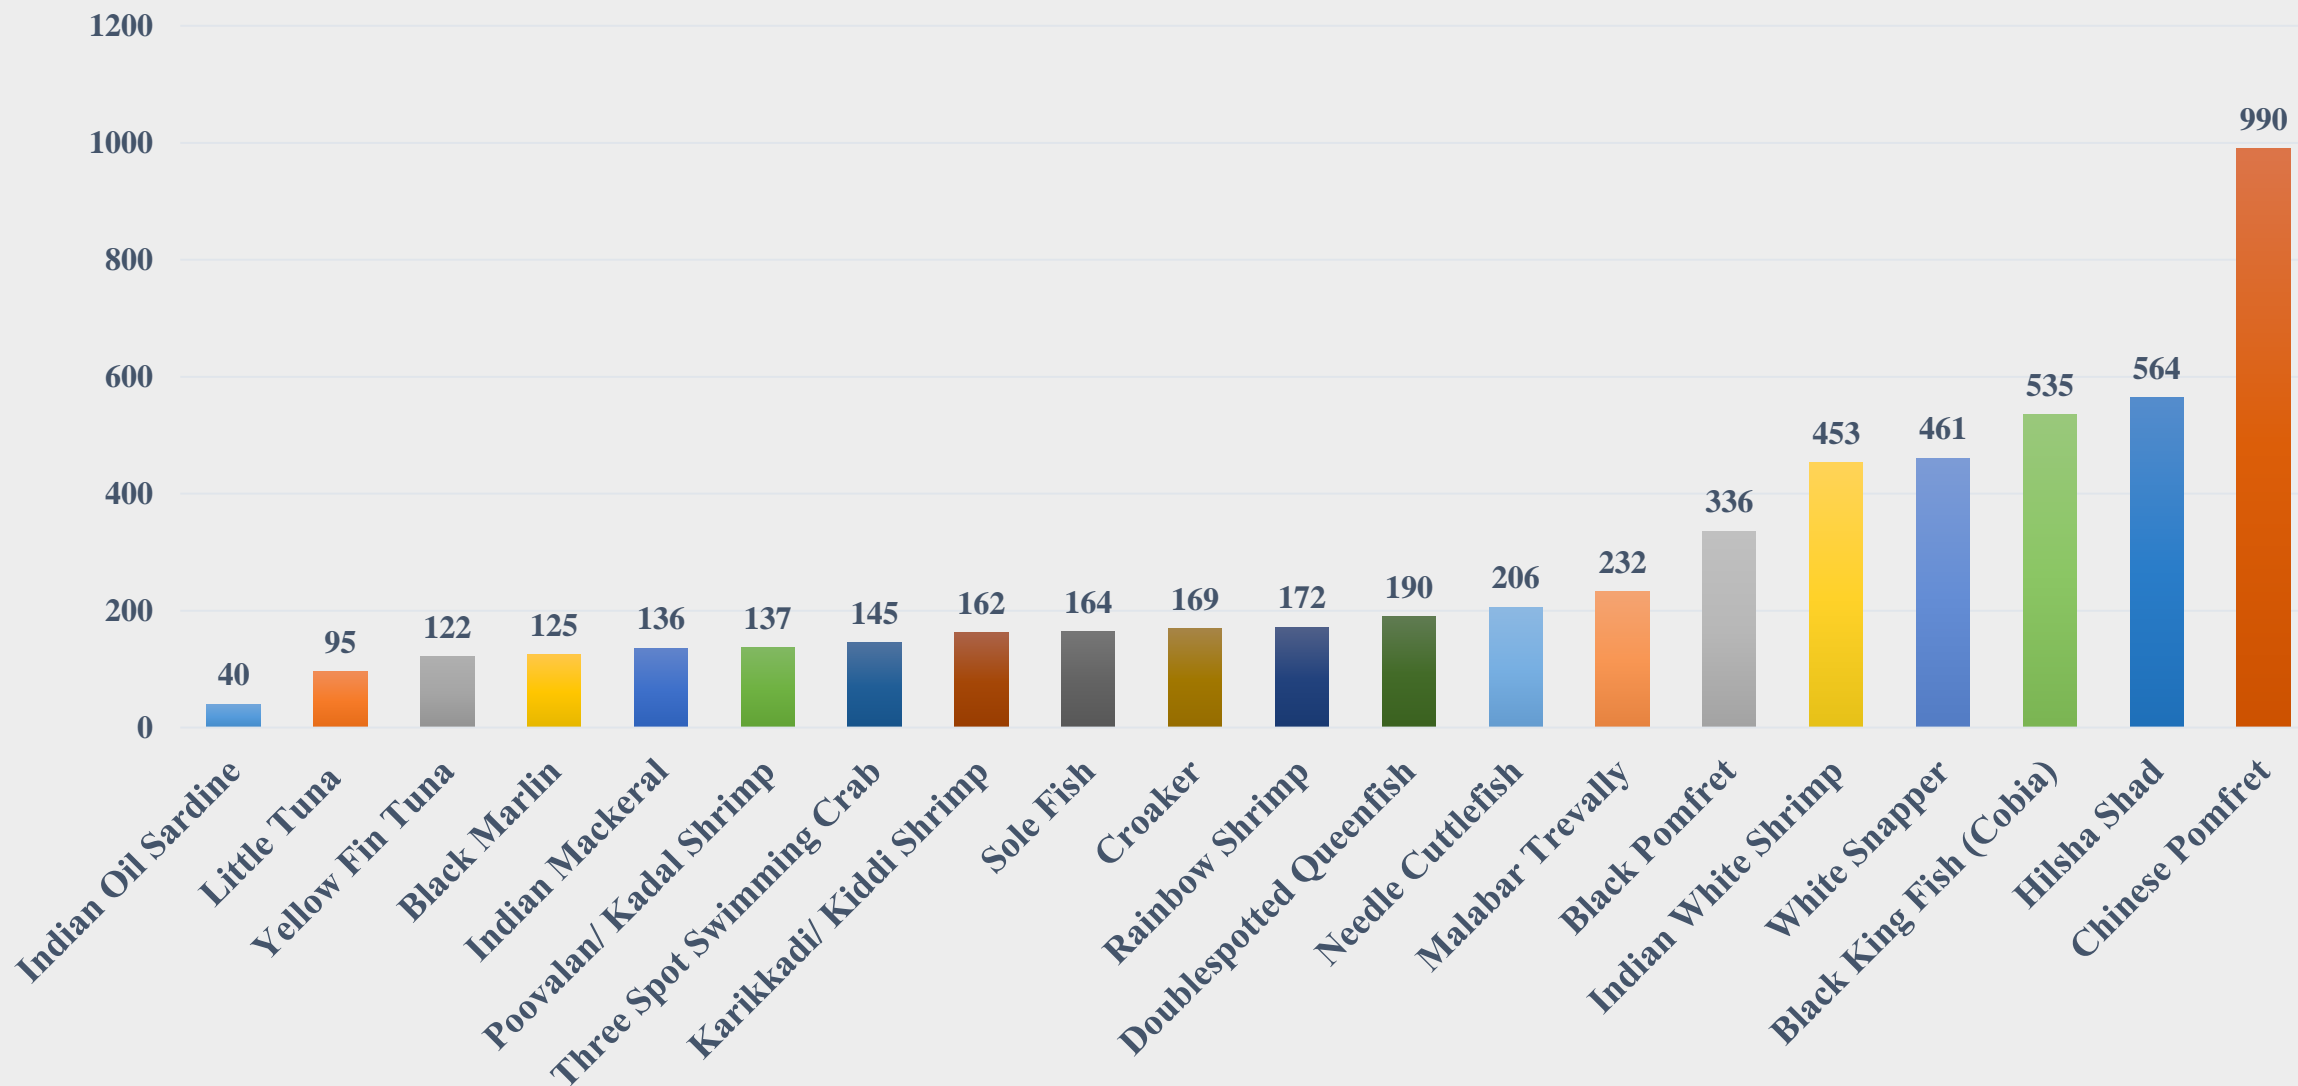

Average Price (Rs. per Kg.) of Marine Species across Fish Landing Centres of India

For the Period 17.02.2025 to 23.02.2025

Data Source: NETFISH, MPEDA