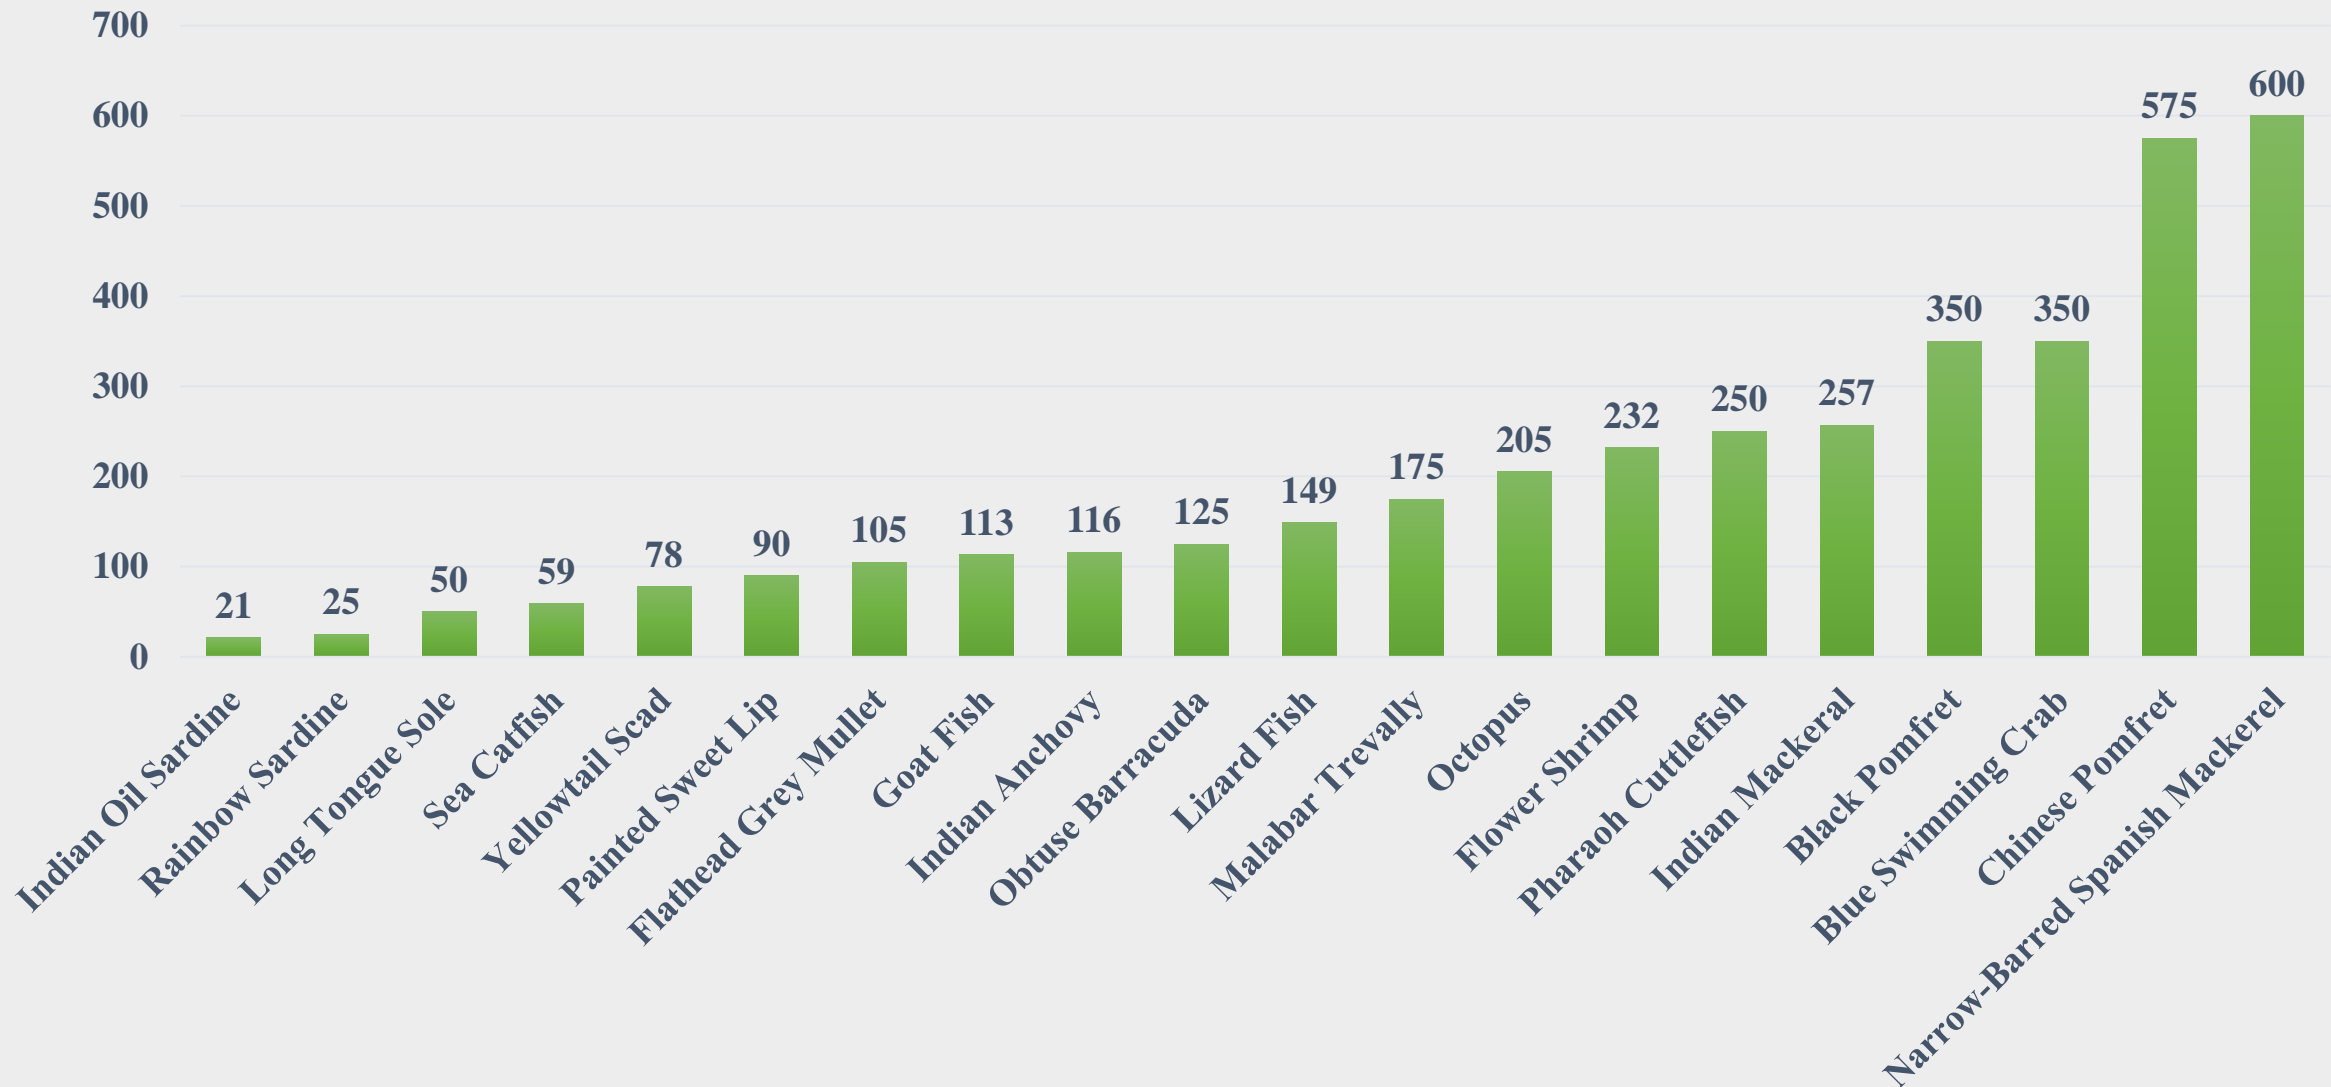

Average Price (Rs. Per Kg) of Marine Species at Fish Landing Centres in Tamil Nadu

For the Period 17.02.2025 to 23.02.2025

Data Source: NETFISH, MPEDA