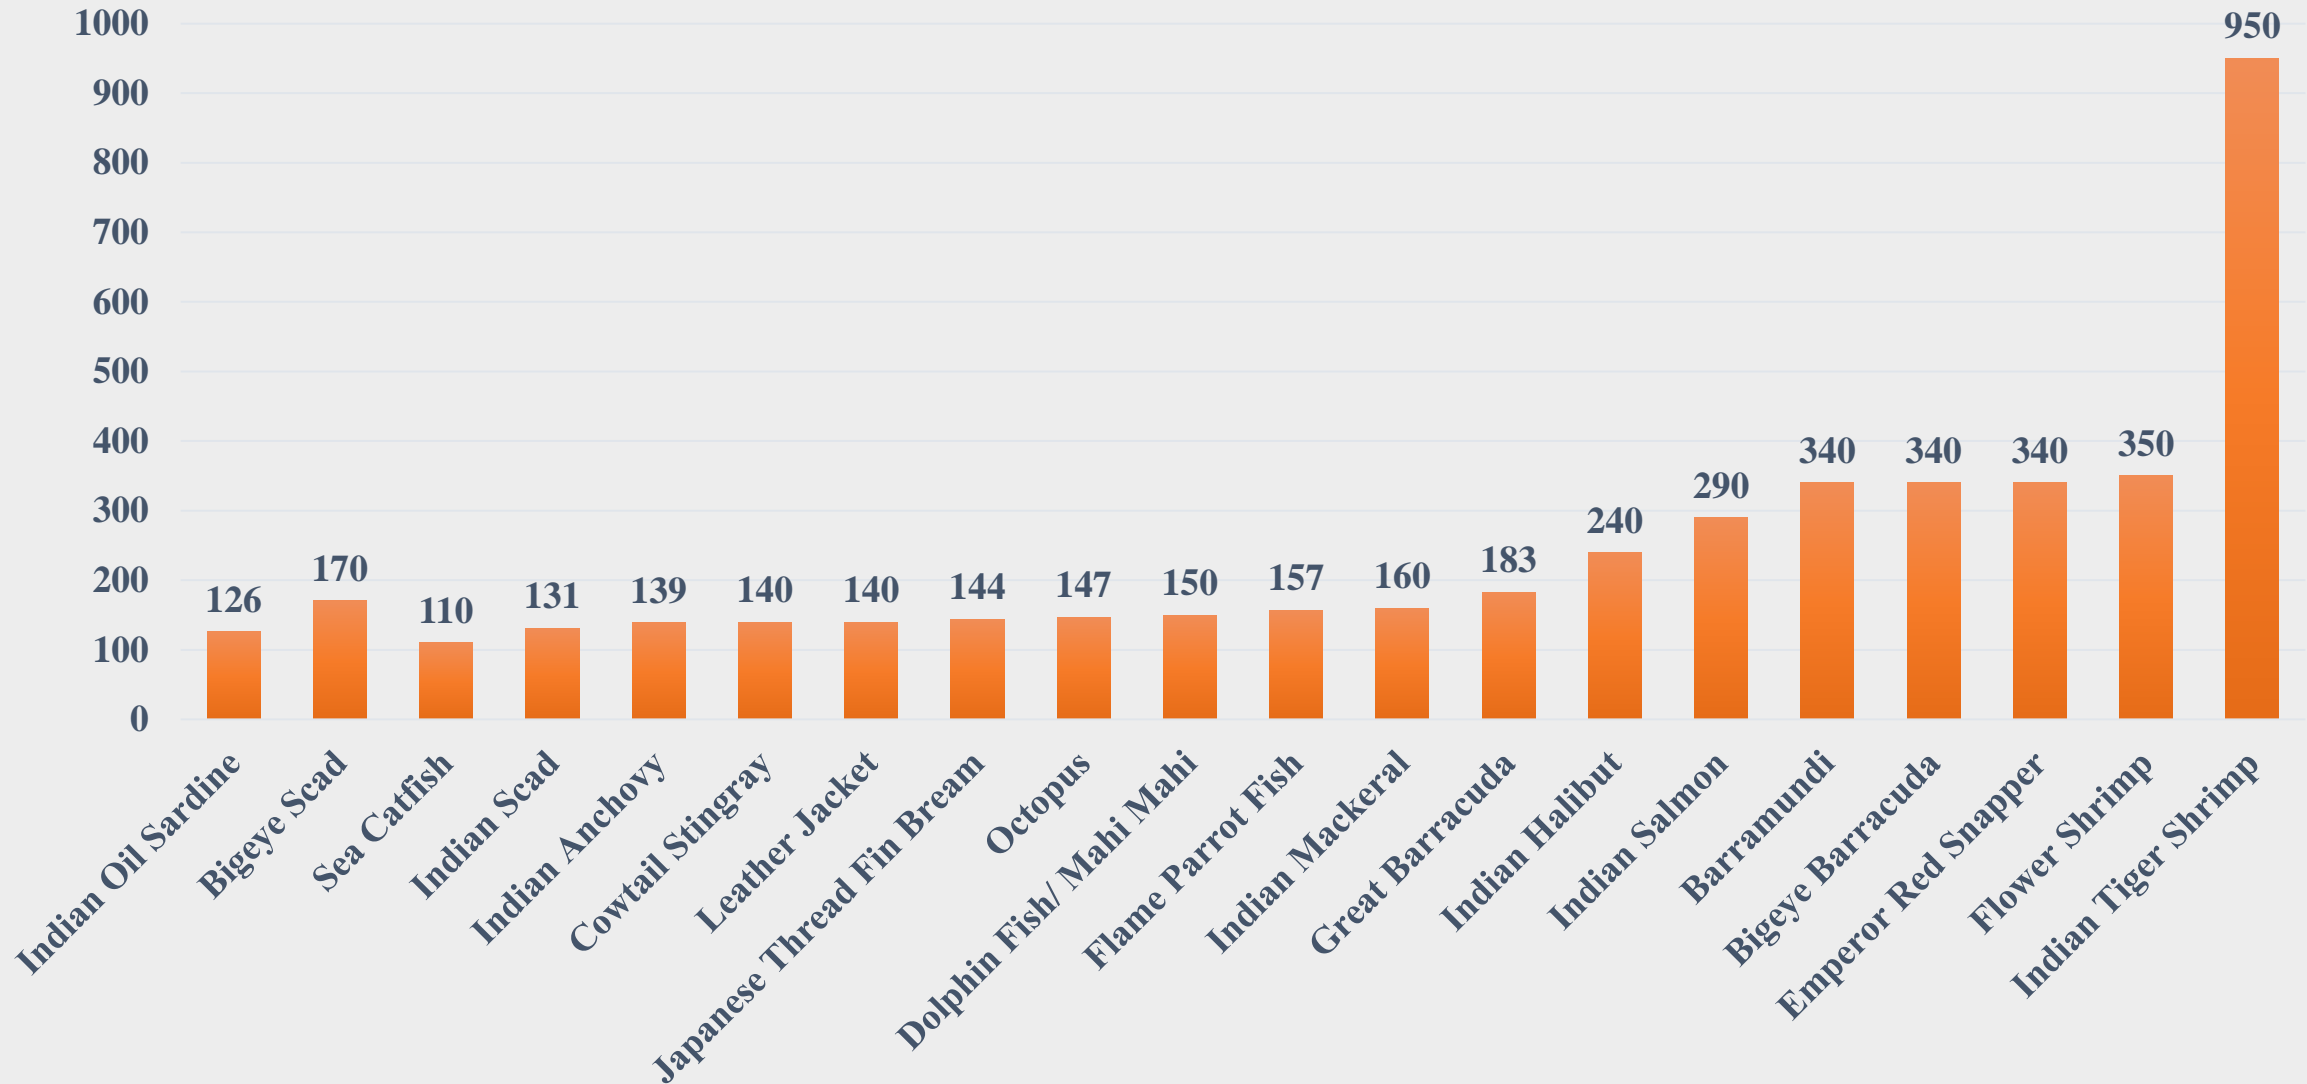

Average Price (Rs. per Kg) of Marine Species at Fishing Harbours in Tamil Nadu

For the Period 17.02.2025 to 23.02.2025

Data Source: NETFISH, MPEDA