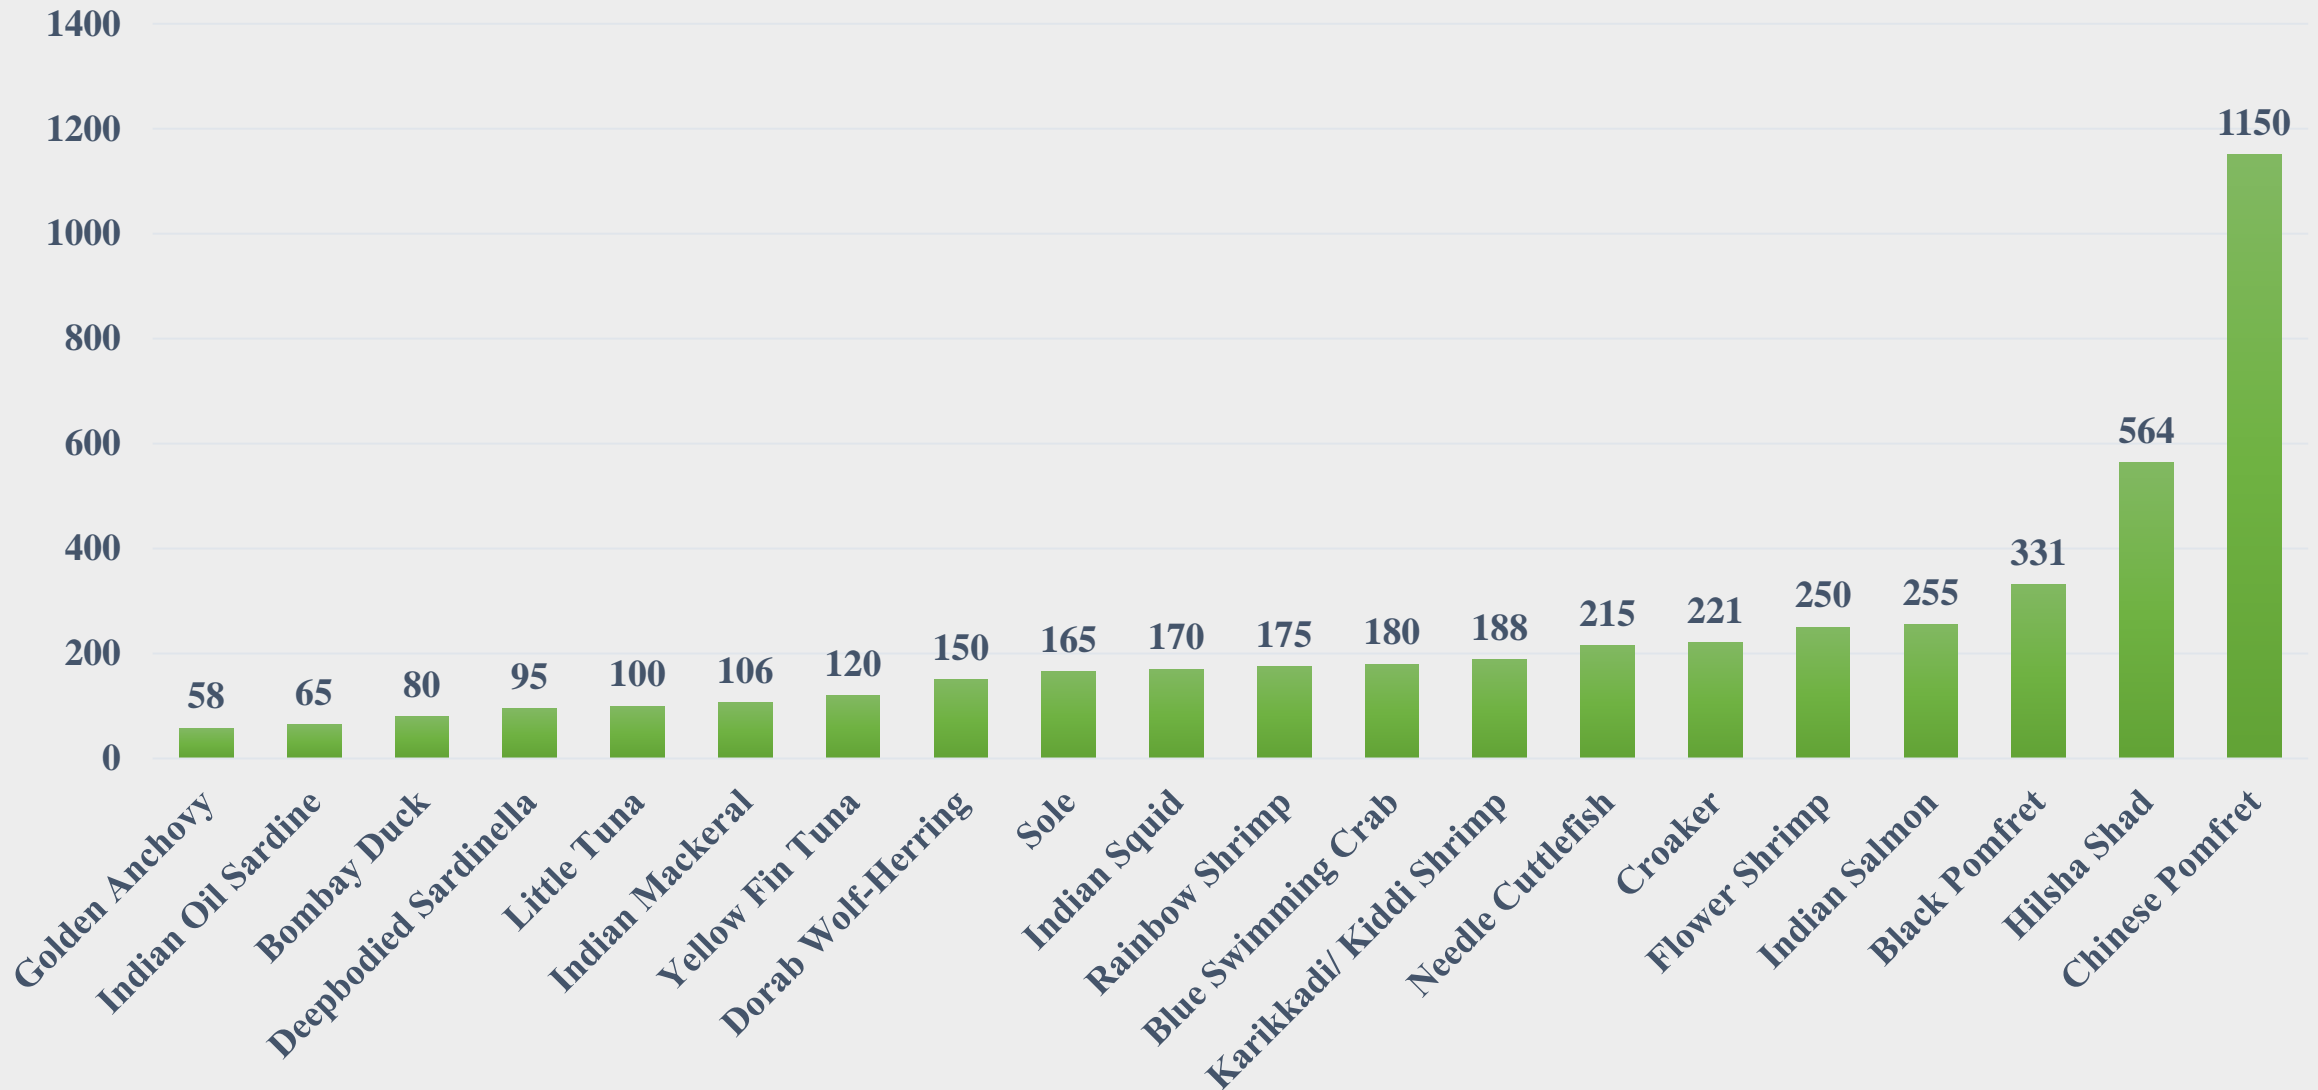

Average Price (Rs. Per Kg) of Marine Species at Fish Landing Centres in West Bengal

For the Period 17.02.2025 to 23.02.2025

Data Source: NETFISH, MPEDA