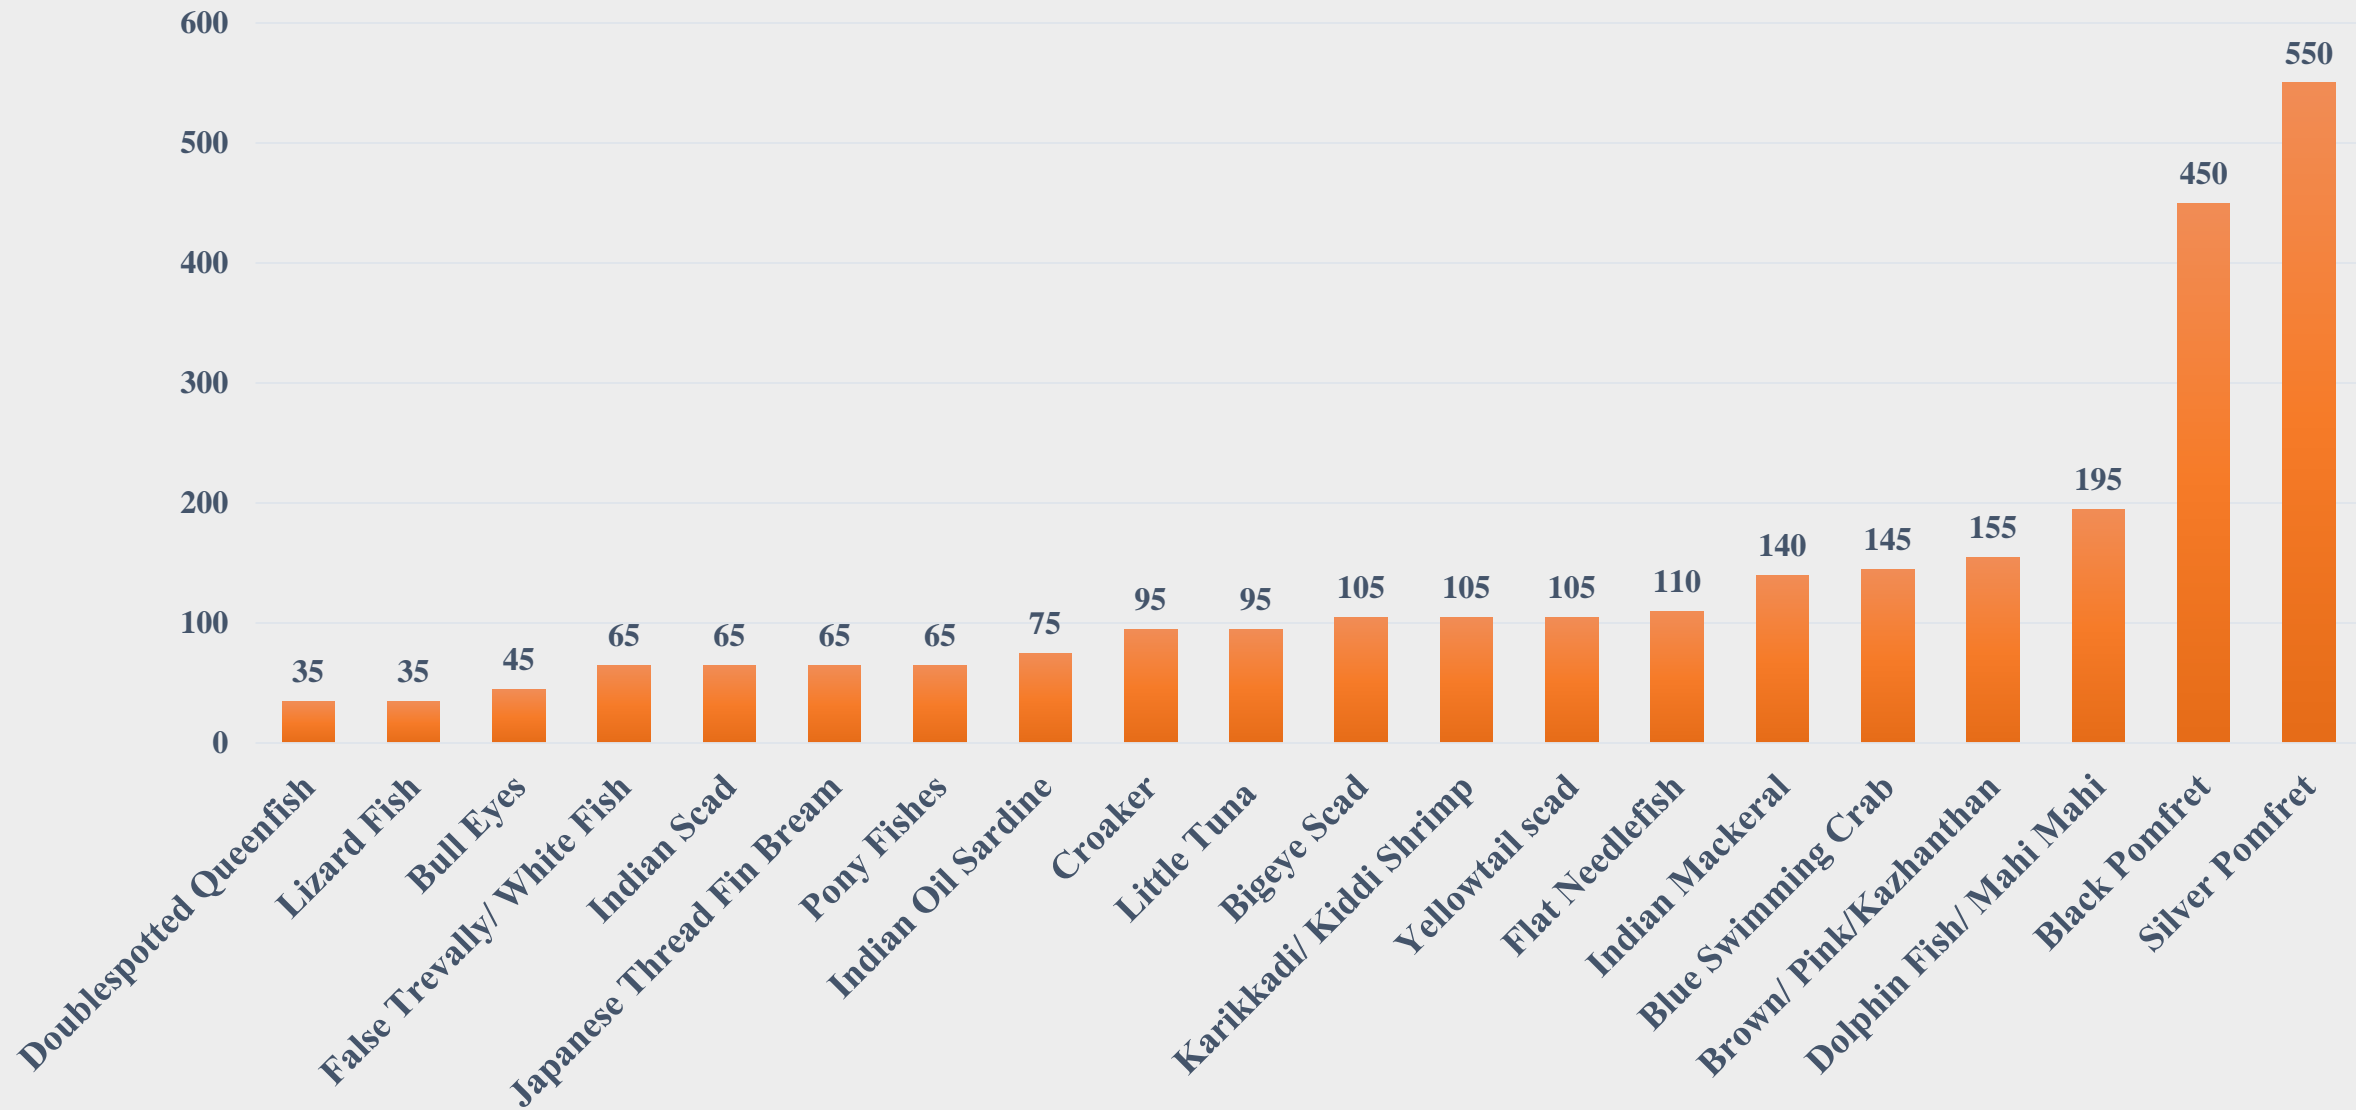

Average Price (Rs. per Kg) of Marine Species at Fishing Harbours in Goa

For the Period 17.02.2025 to 23.02.2025

Data Source: NETFISH, MPEDA