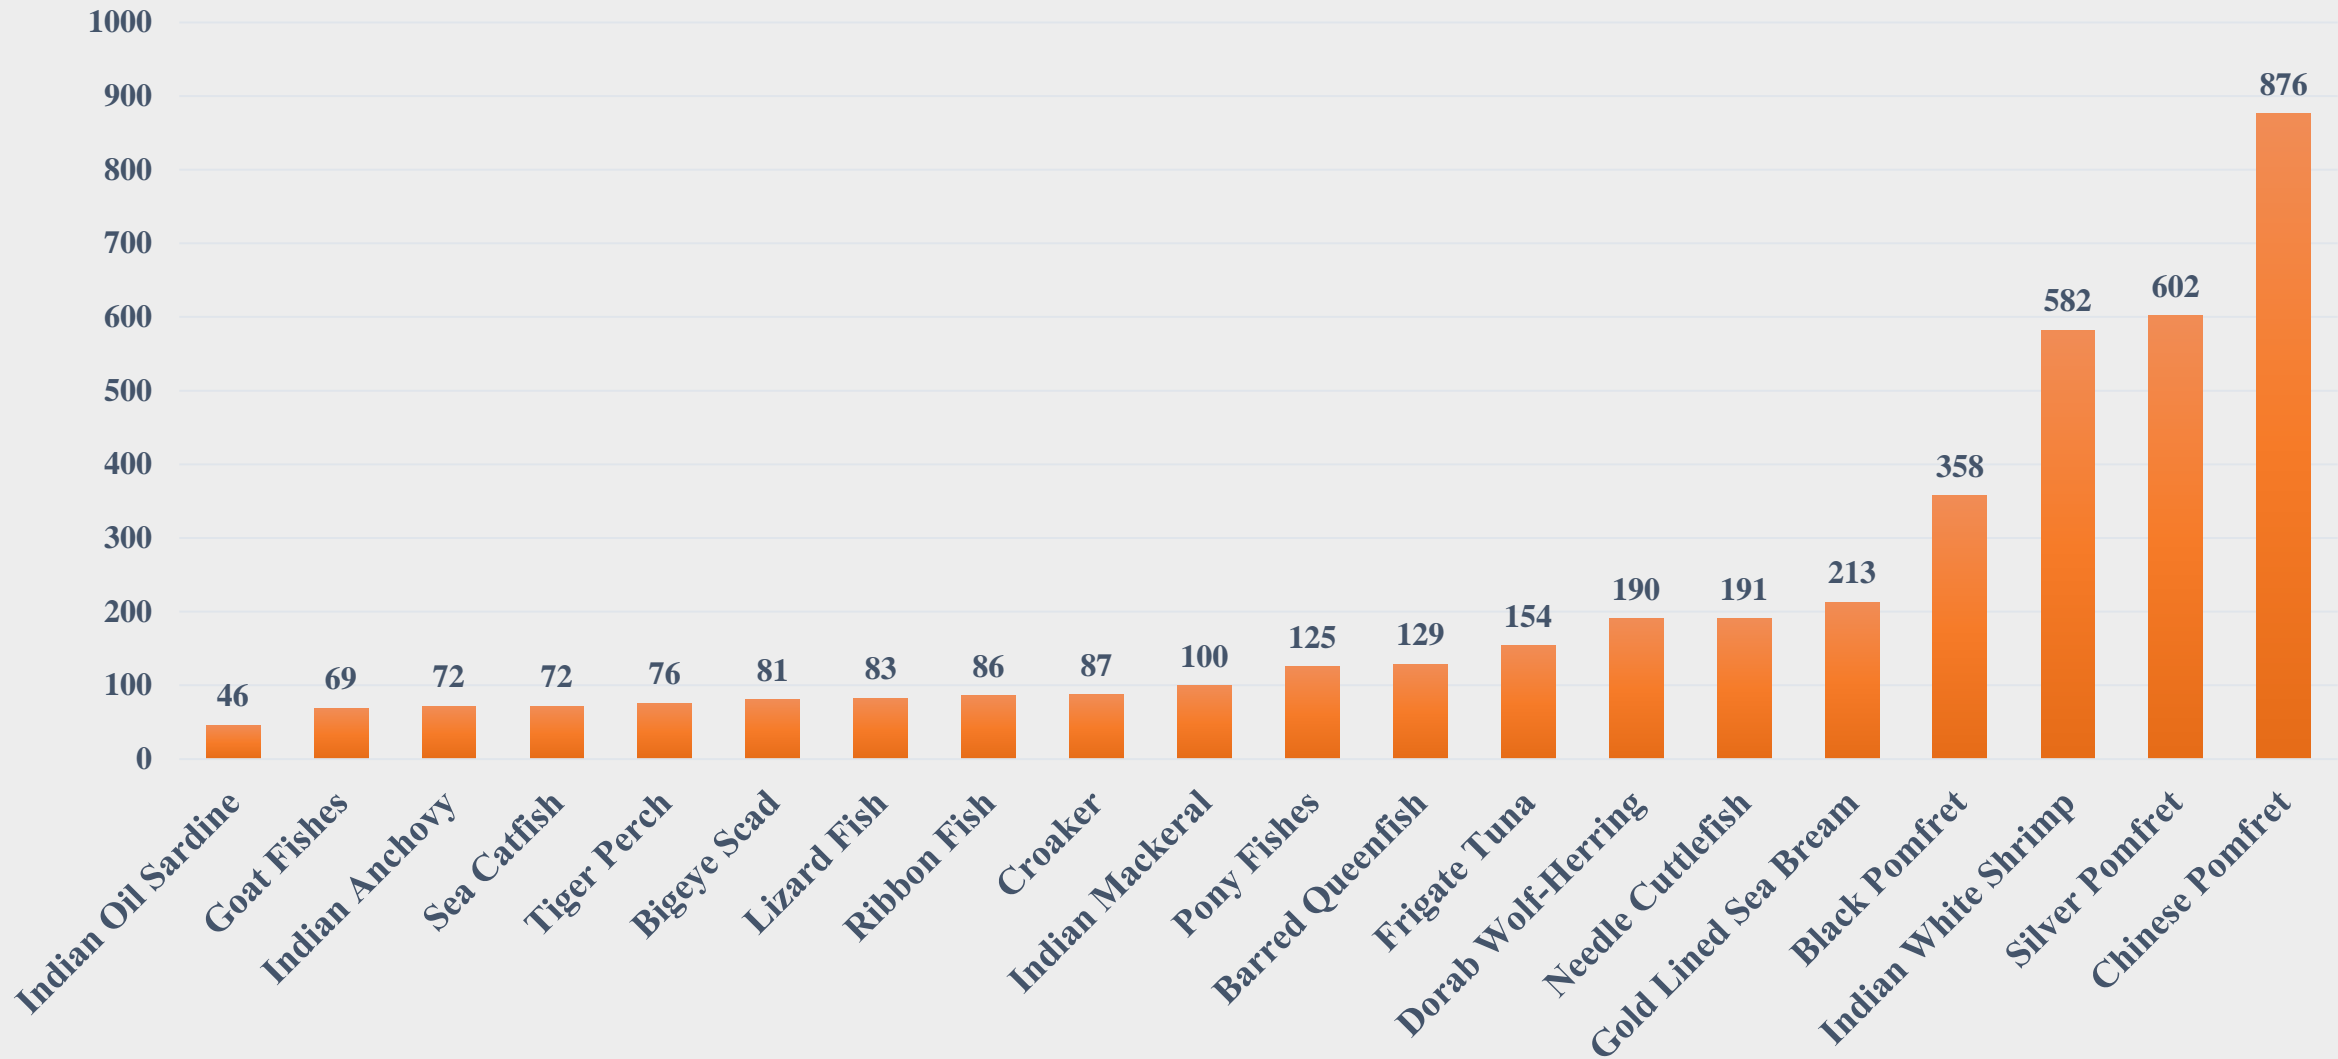

Average Price (Rs. per Kg) of Marine Species at Fishing Harbours in Odisha

For the Period 17.02.2025 to 23.02.2025

Data Source: NETFISH, MPEDA