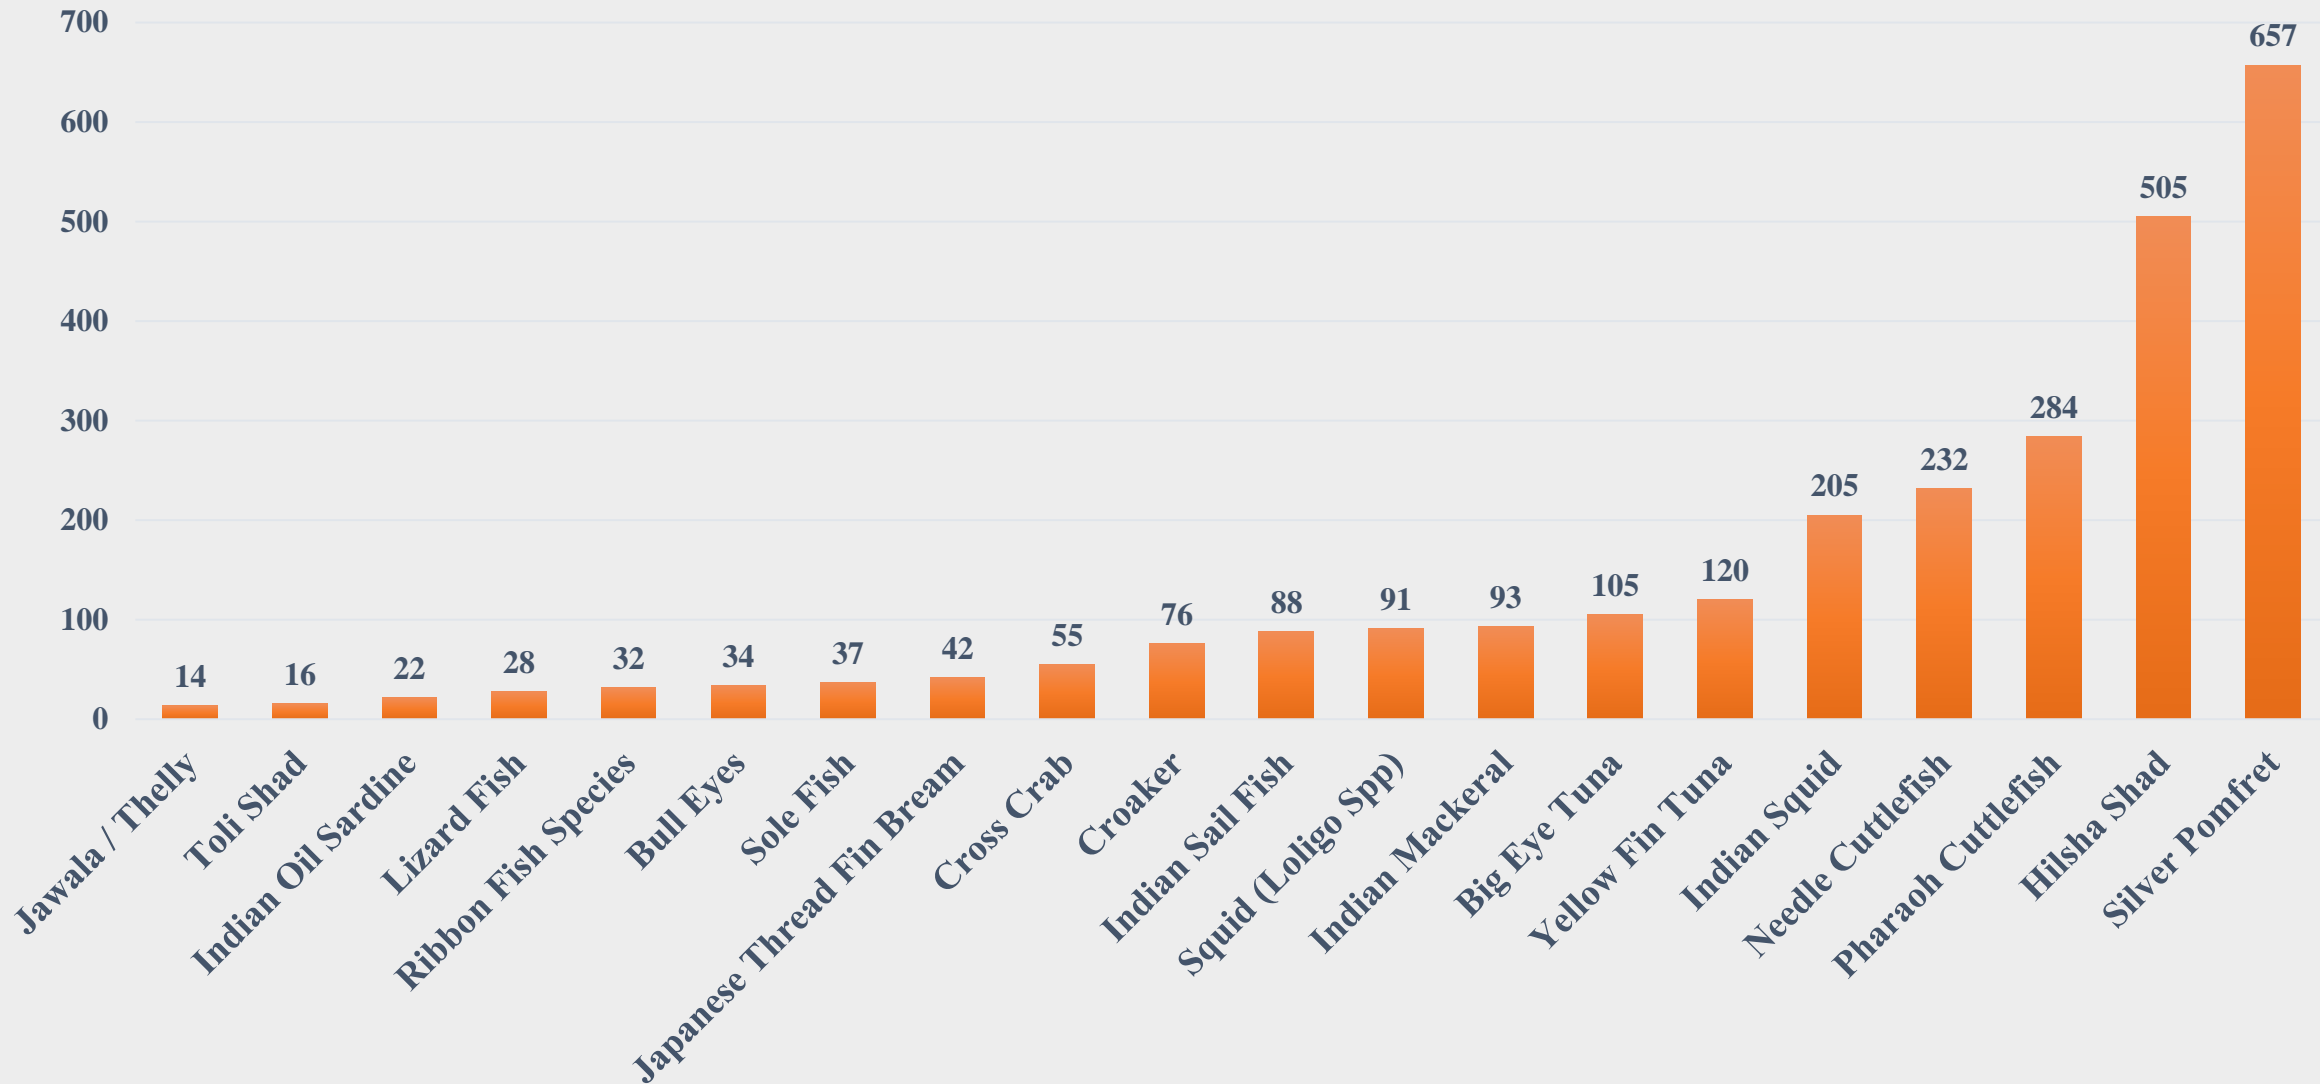

Average Price (Rs. per Kg) of Marine Species at Fishing Harbours in Gujarat

For the Period 17.02.2025 to 23.02.2025

Data Source: NETFISH, MPEDA