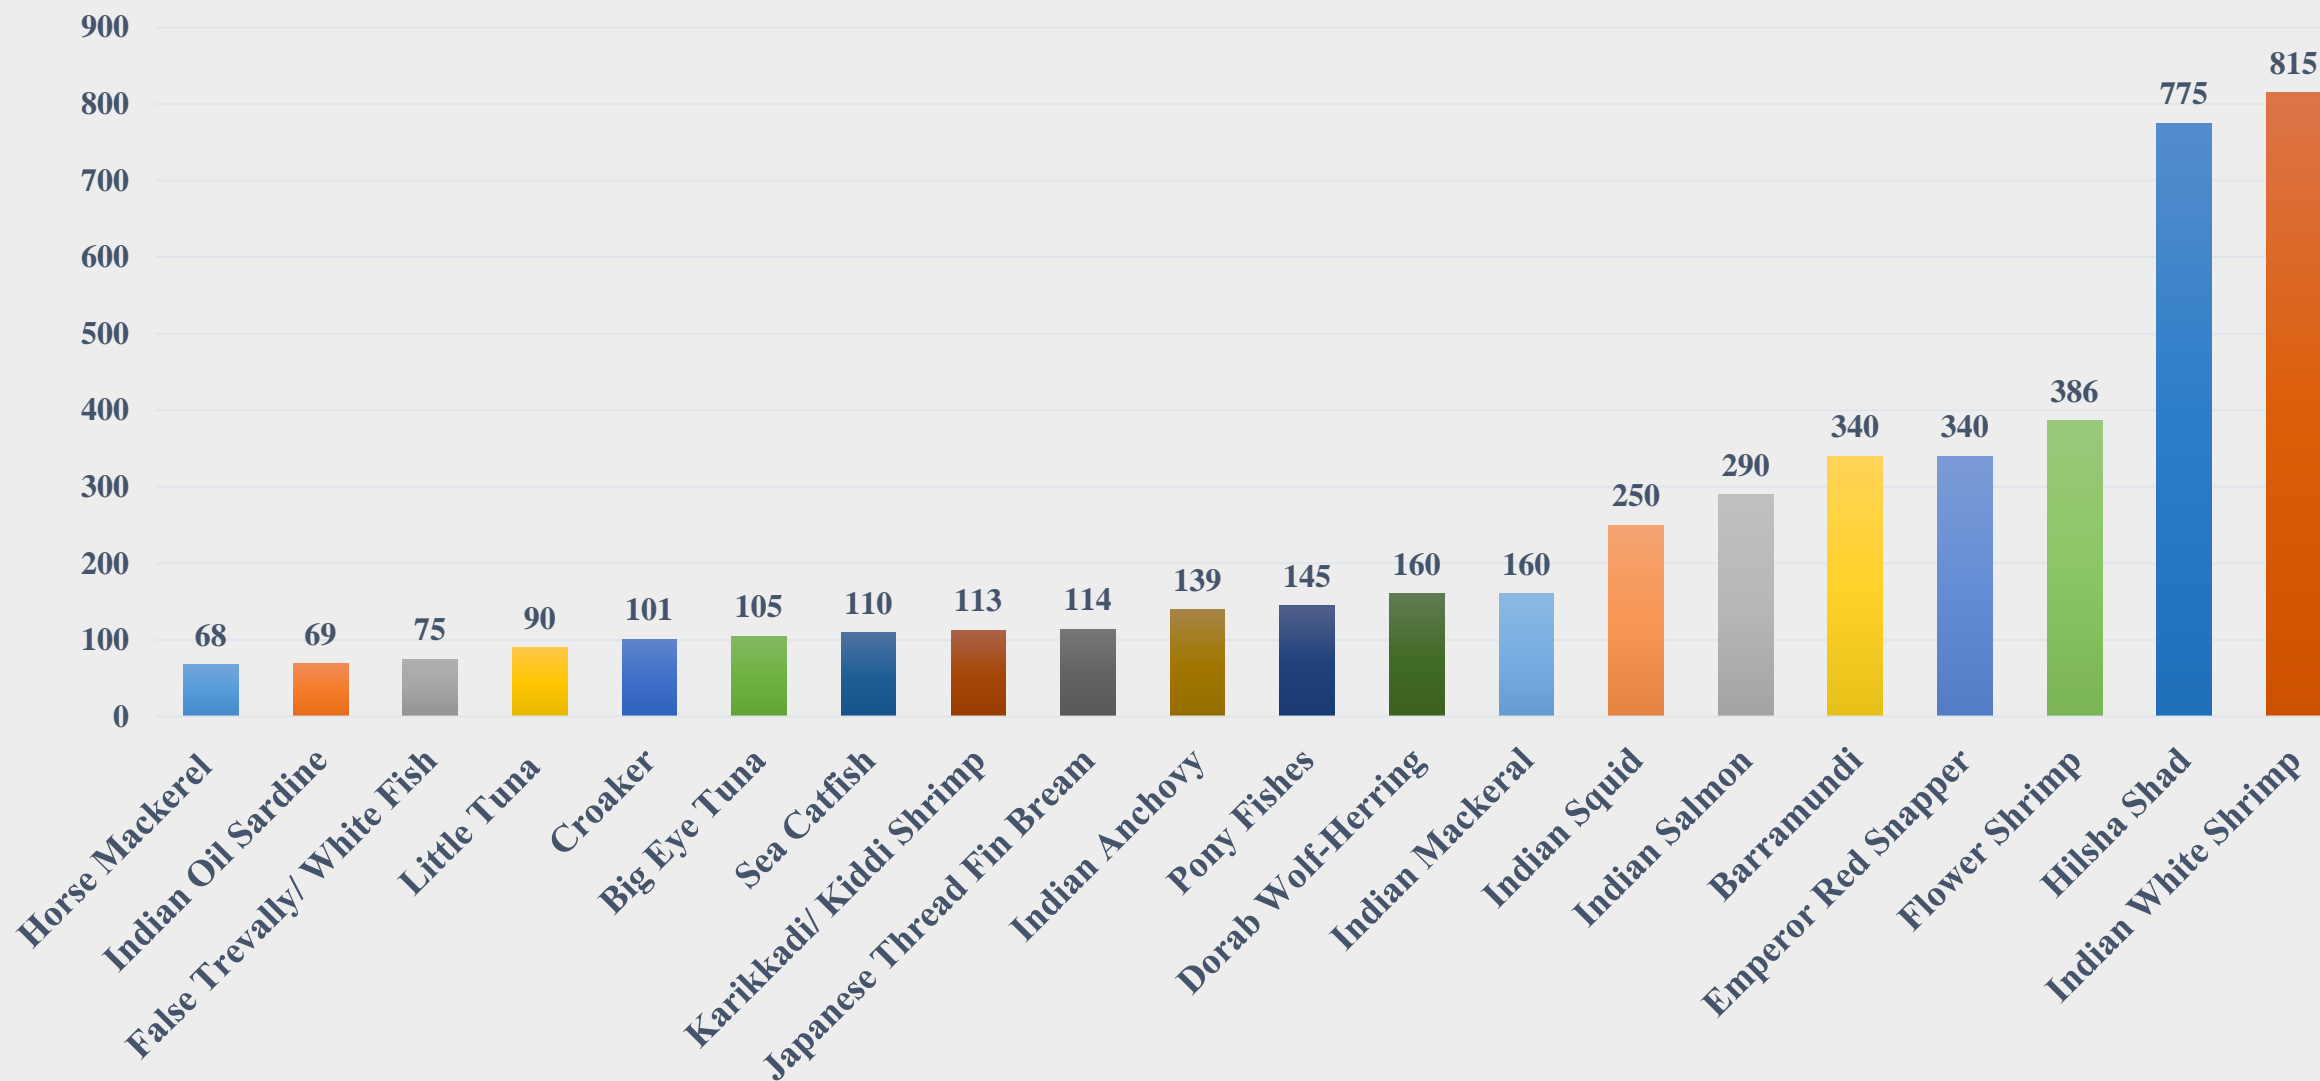

Average Price (Rs. per Kg) of Marine Fish Species across Fishing Harbours of India

For the Period 17.02.2025 to 23.02.2025

Data Source: NETFISH, MPEDA