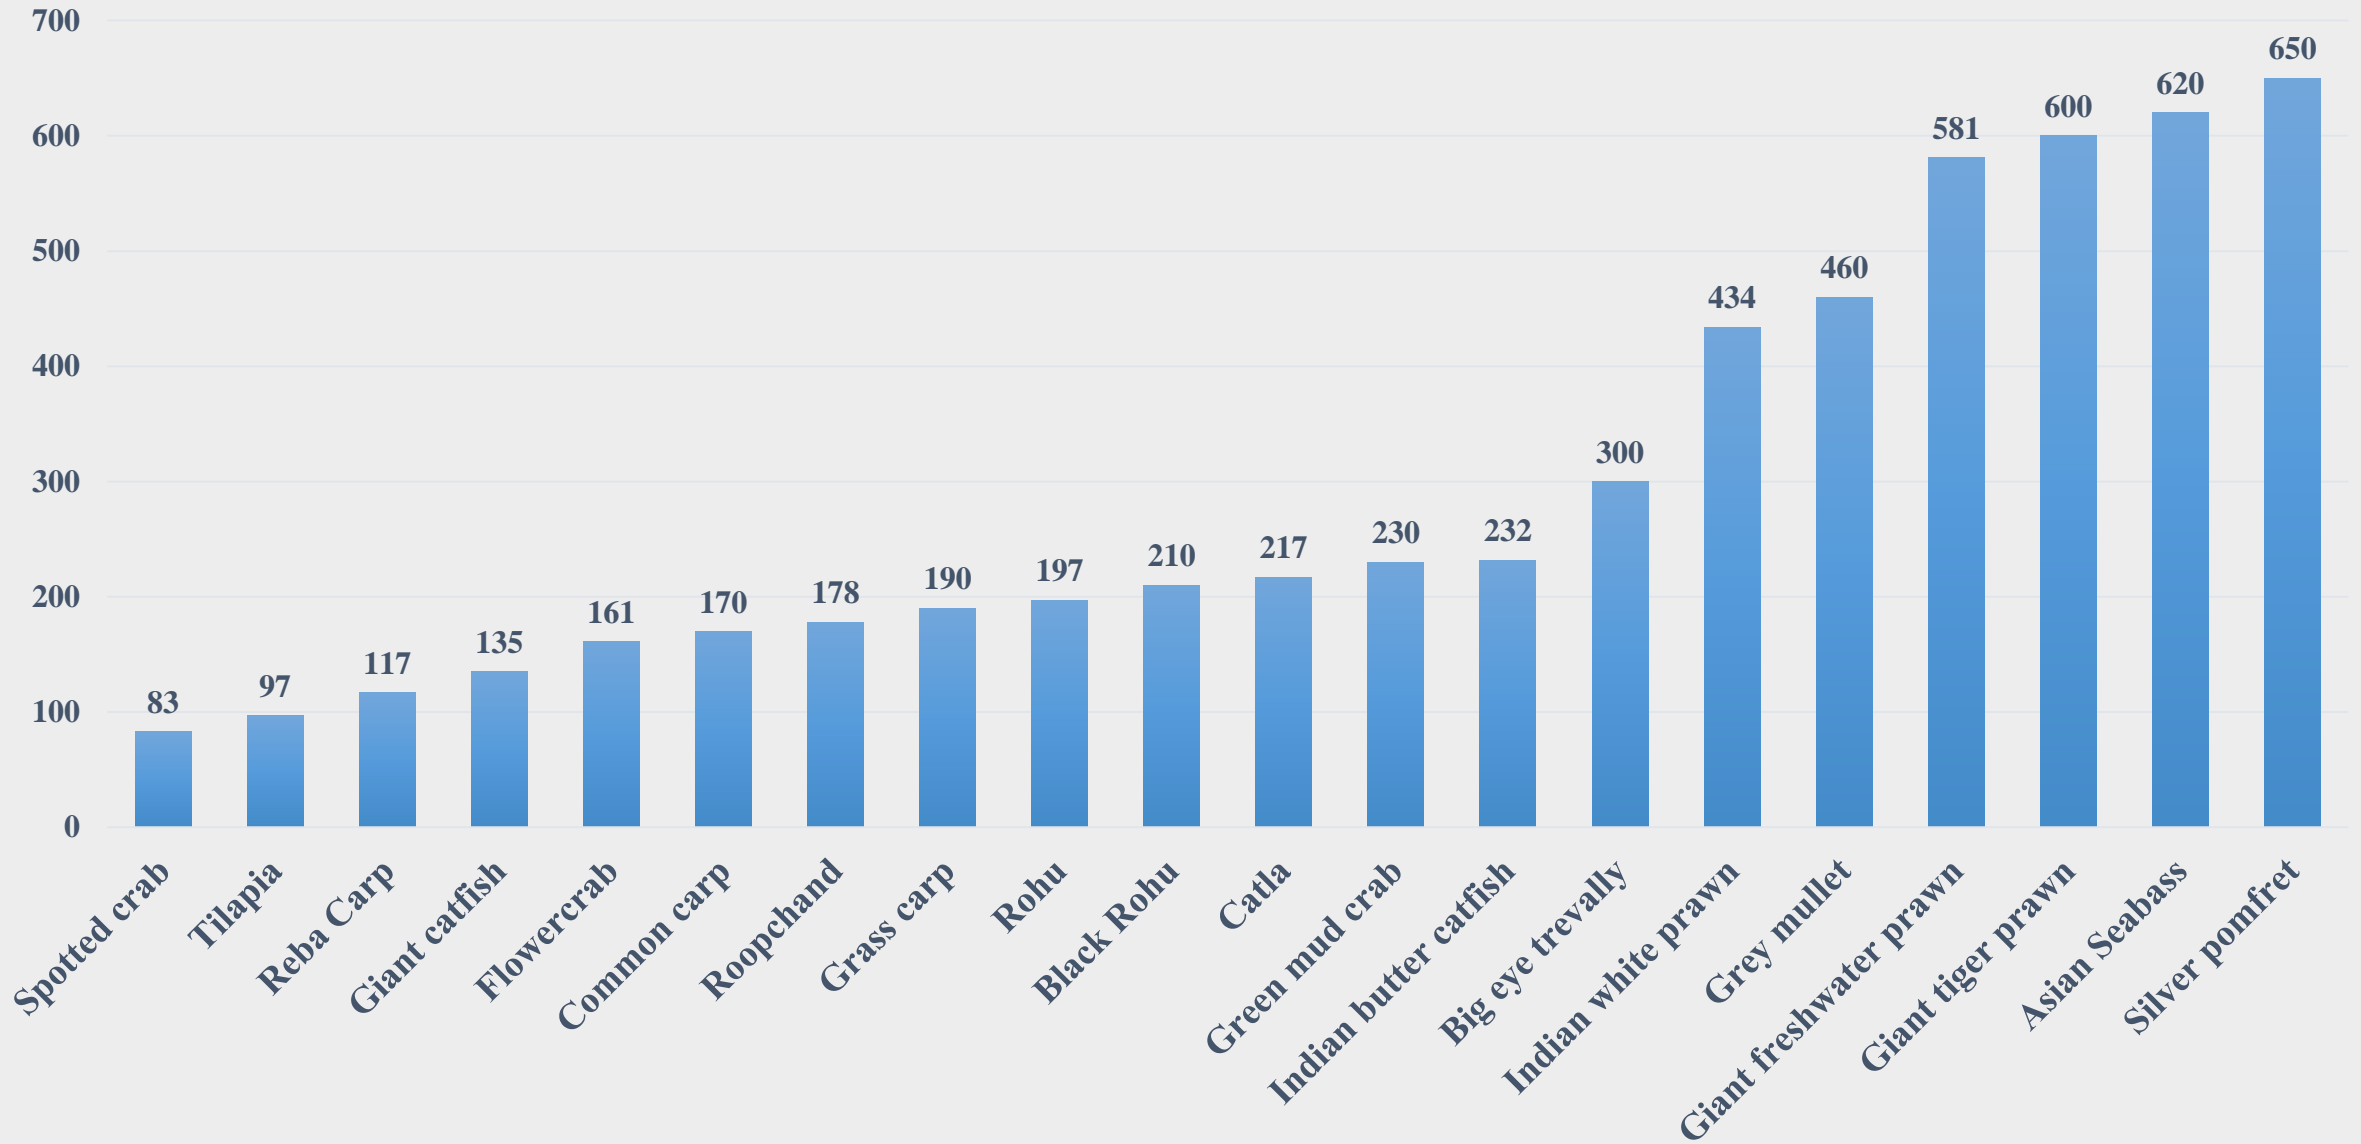

Average Retail Price (Rs. Per Kg) of Various Fish Species in Odisha

For the Period 17.02.2025 to 23.02.2025

For further details visit: <https://fmpisnfdb.in>