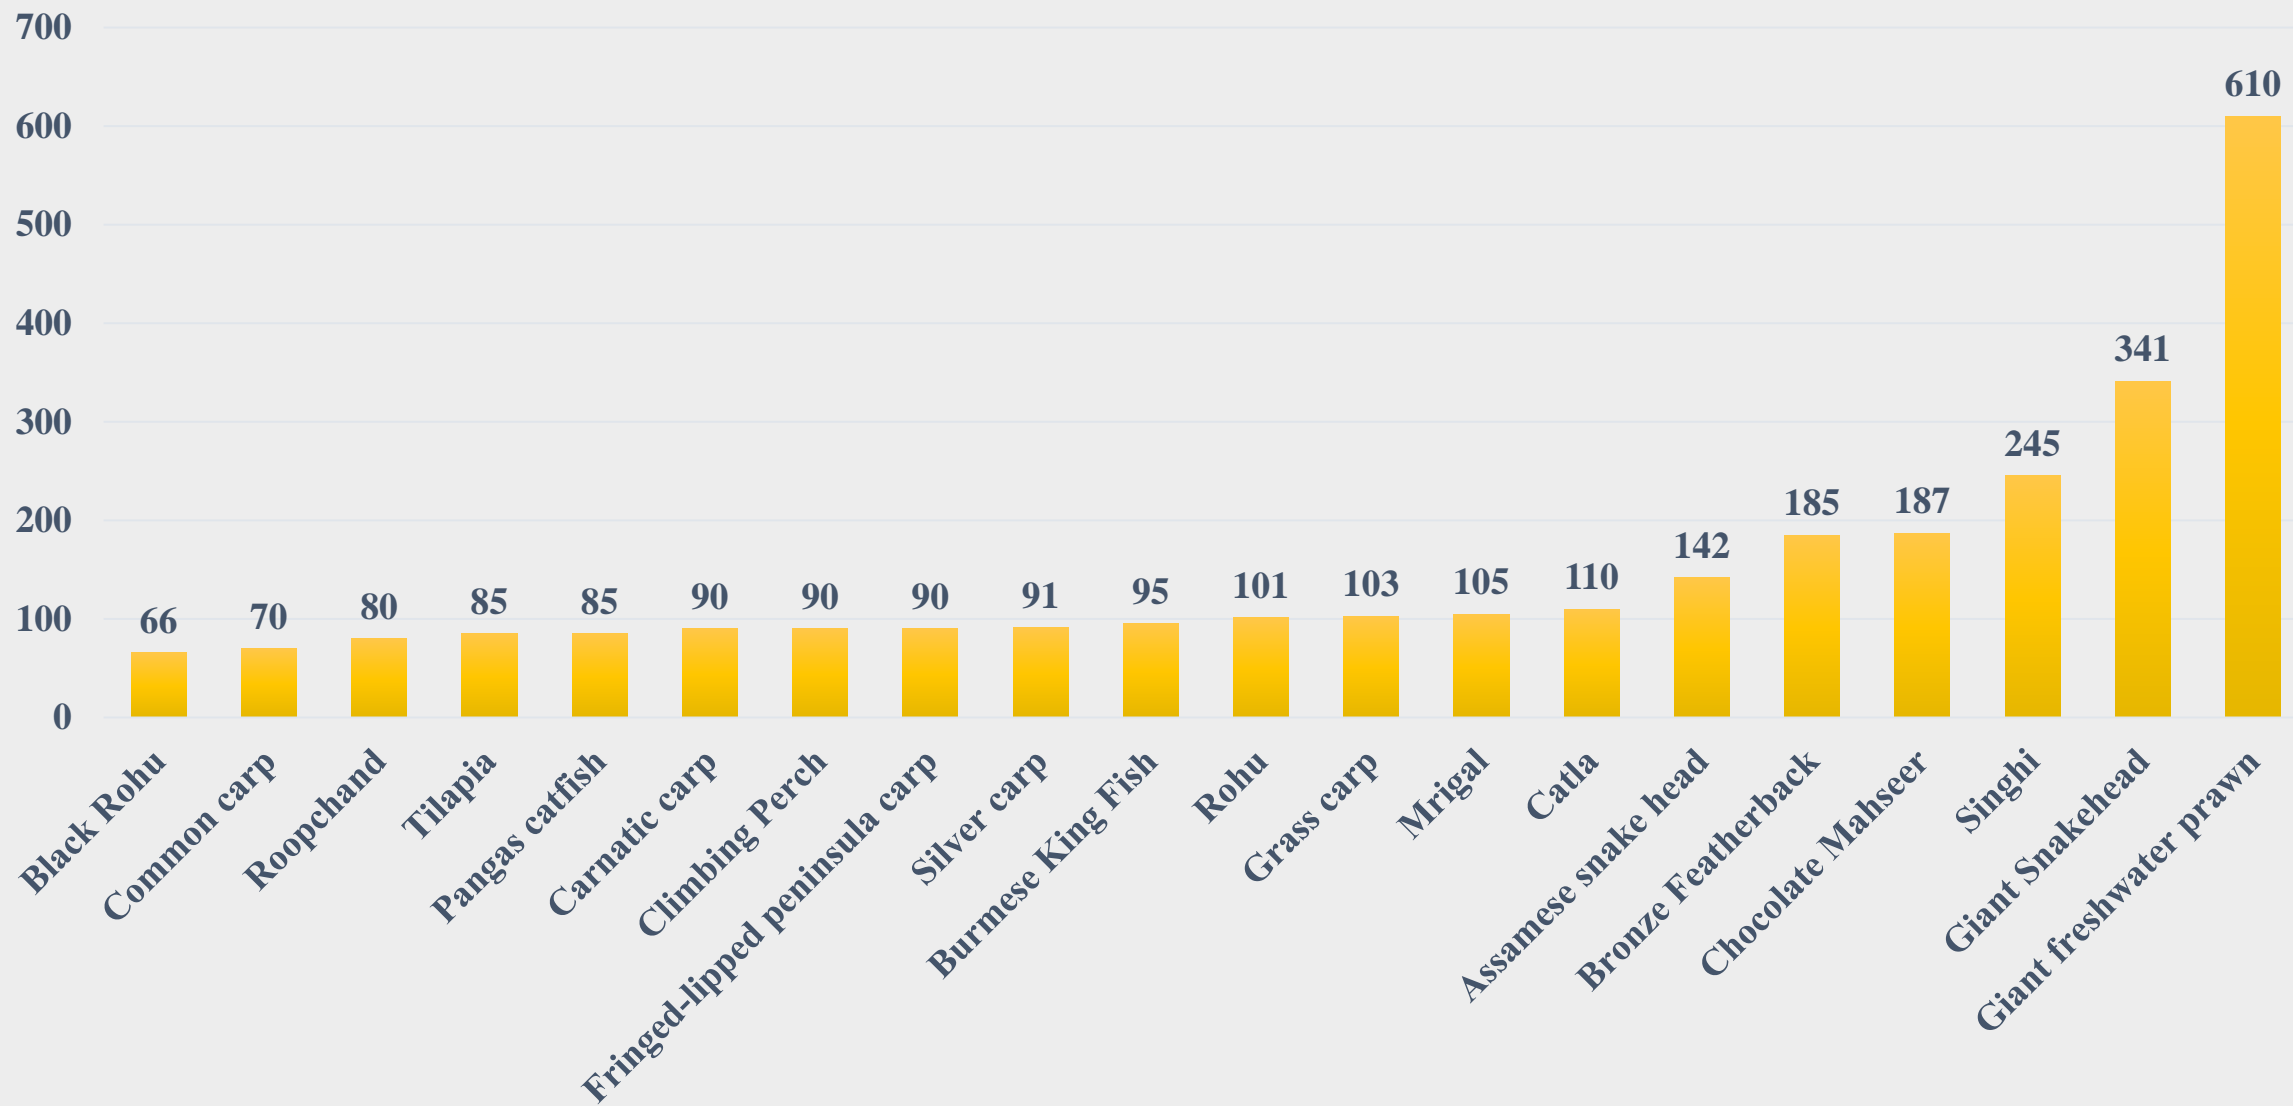

Average Wholesale Price (Rs. Per Kg) of Various Fish Species in Madhya Pradesh

For the Period 17.02.2025 to 23.02.2025

For further details visit: <https://fmpisnfdb.in>