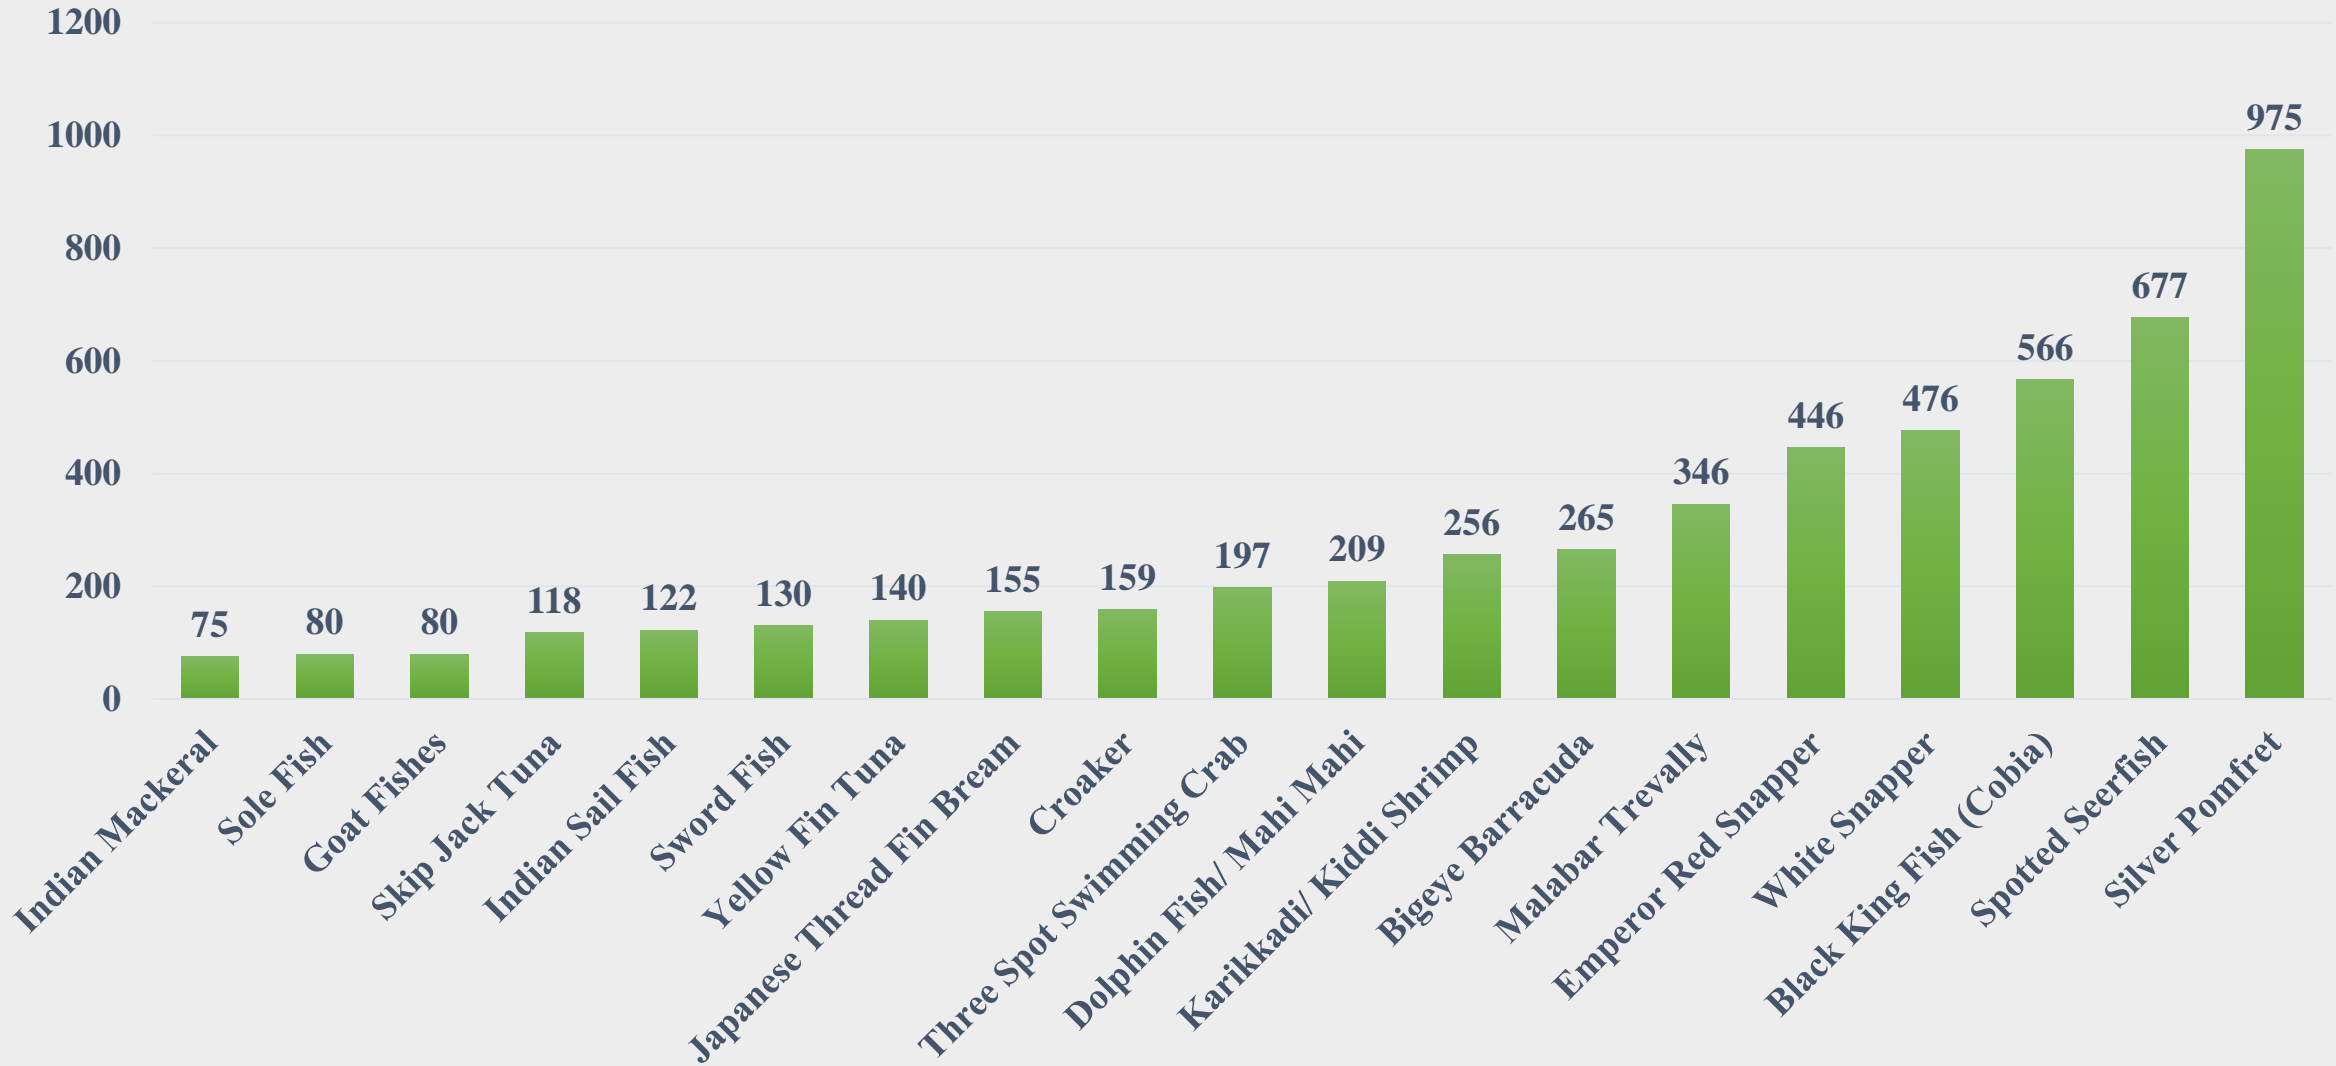

Average Price (Rs. Per Kg) of Marine Species at Fish Landing Centres in Andhra Pradesh

For the Period 17.02.2025 to 23.02.2025

Data Source: NETFISH, MPEDA