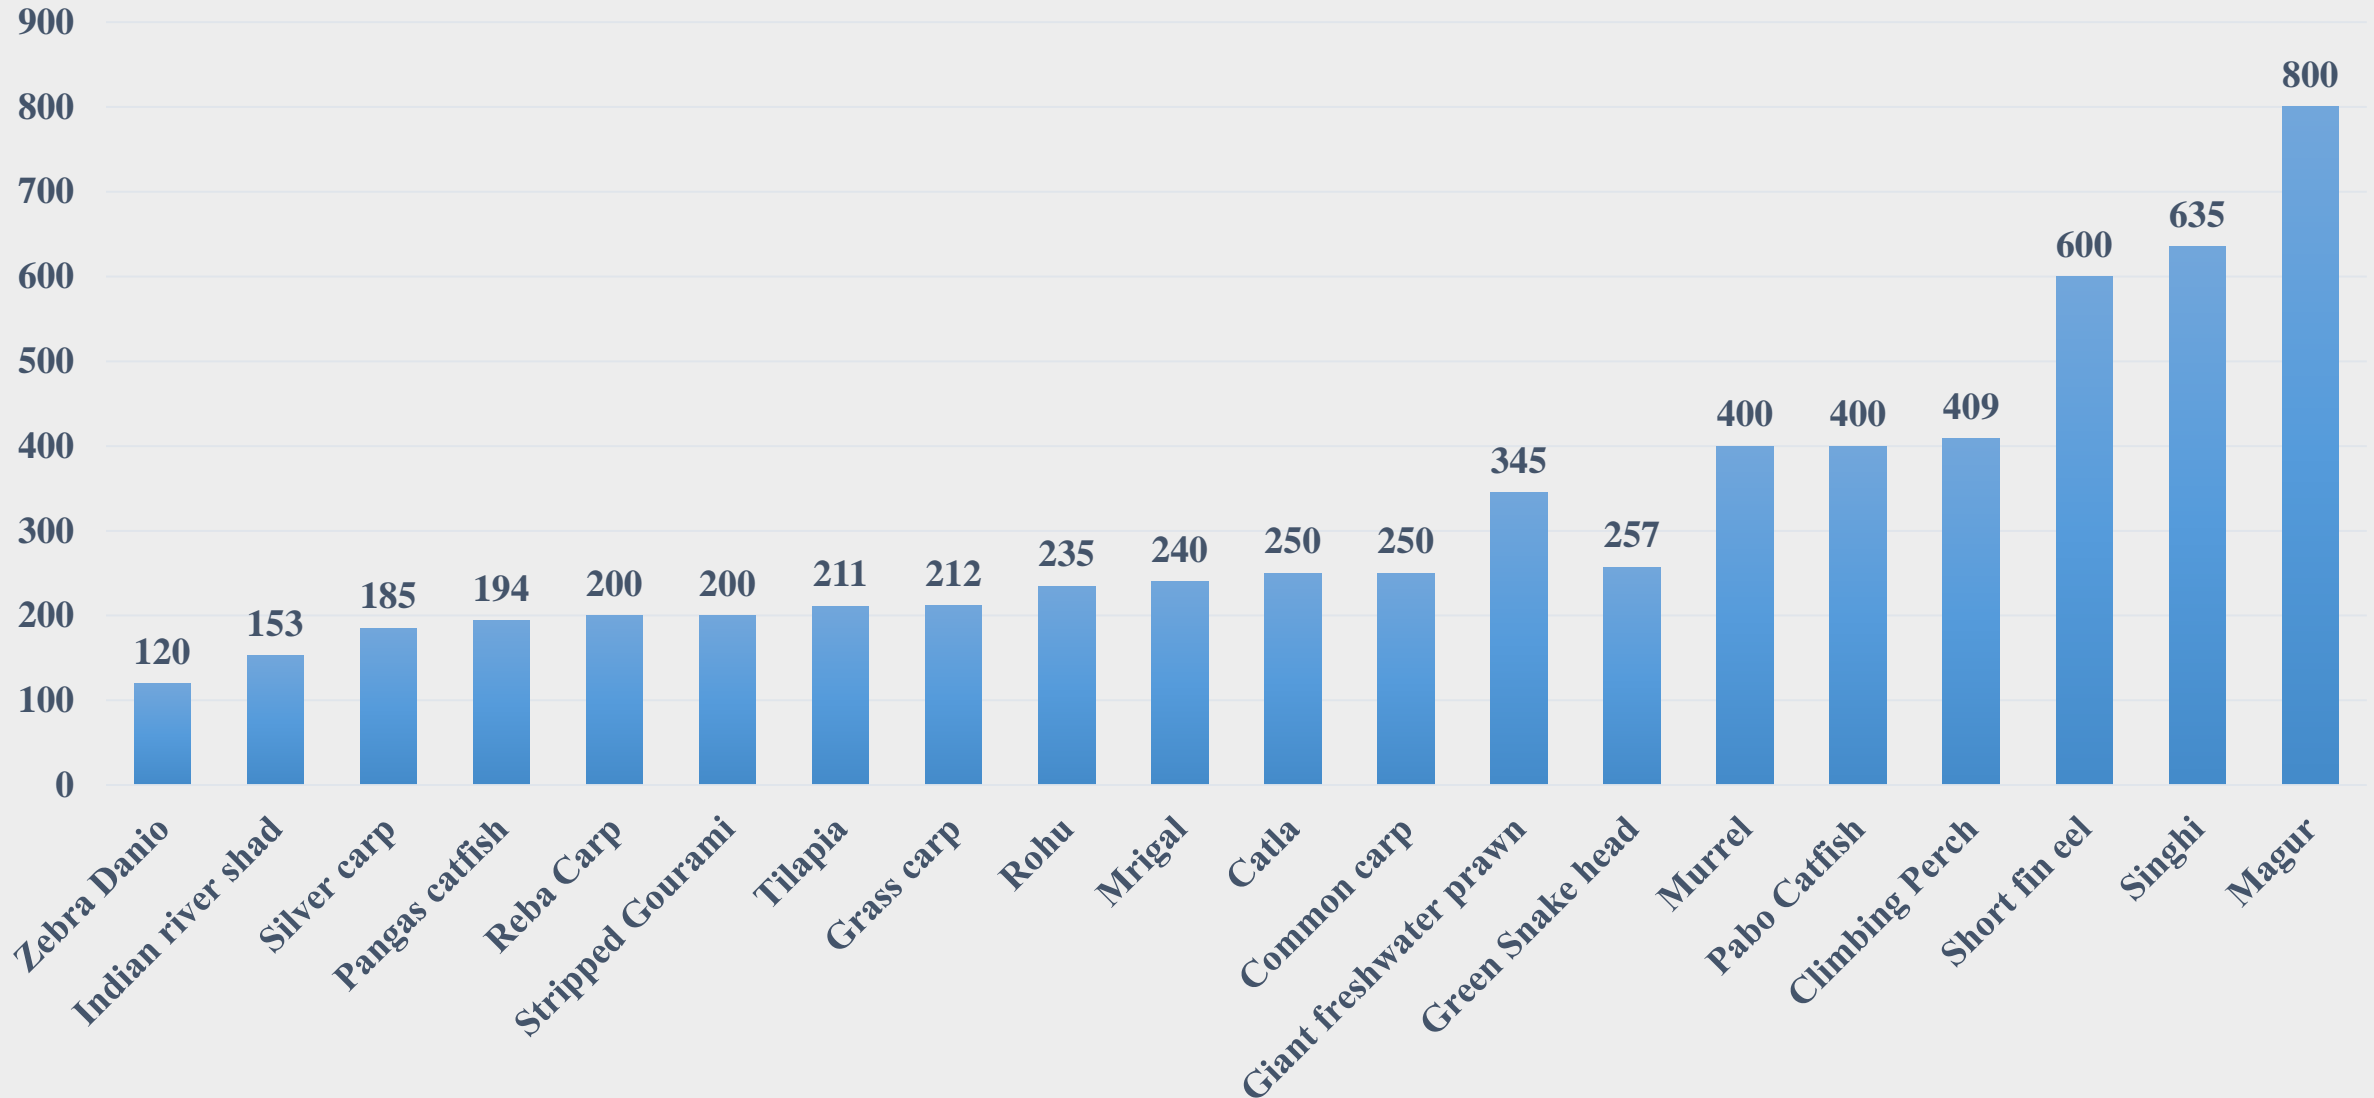

Average Retail Price (Rs. Per Kg) of Various Fish Species in Assam

For the Period 17.02.2025 to 23.02.2025

For further details visit: <https://fmpisnfdb.in>