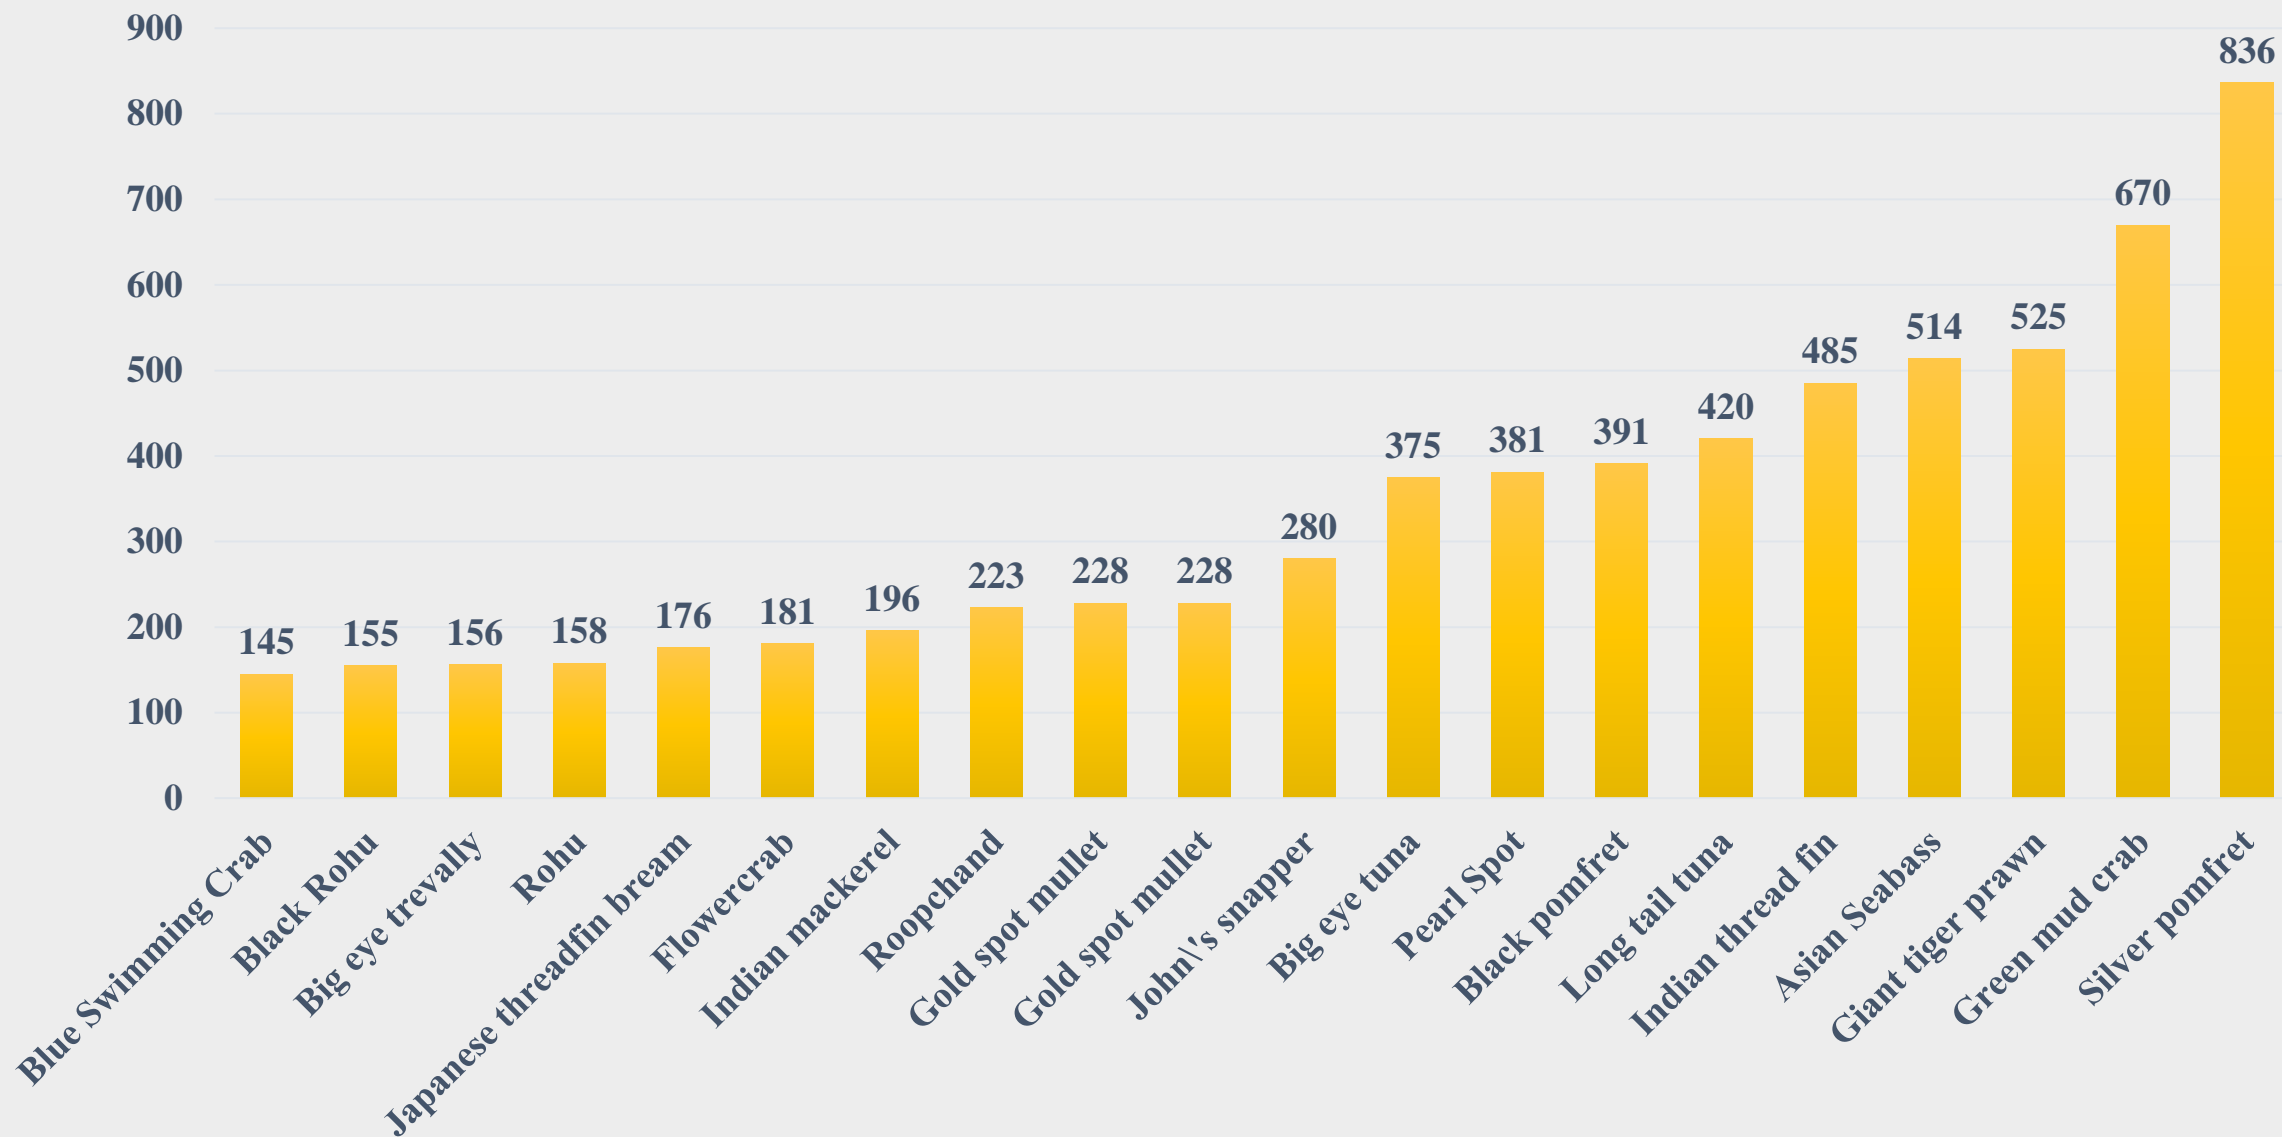

Average Wholesale Price (Rs. Per Kg) of Various Fish Species in Odisha

For the Period 17.02.2025 to 23.02.2025

For further details visit: <https://fmpisnfdb.in>