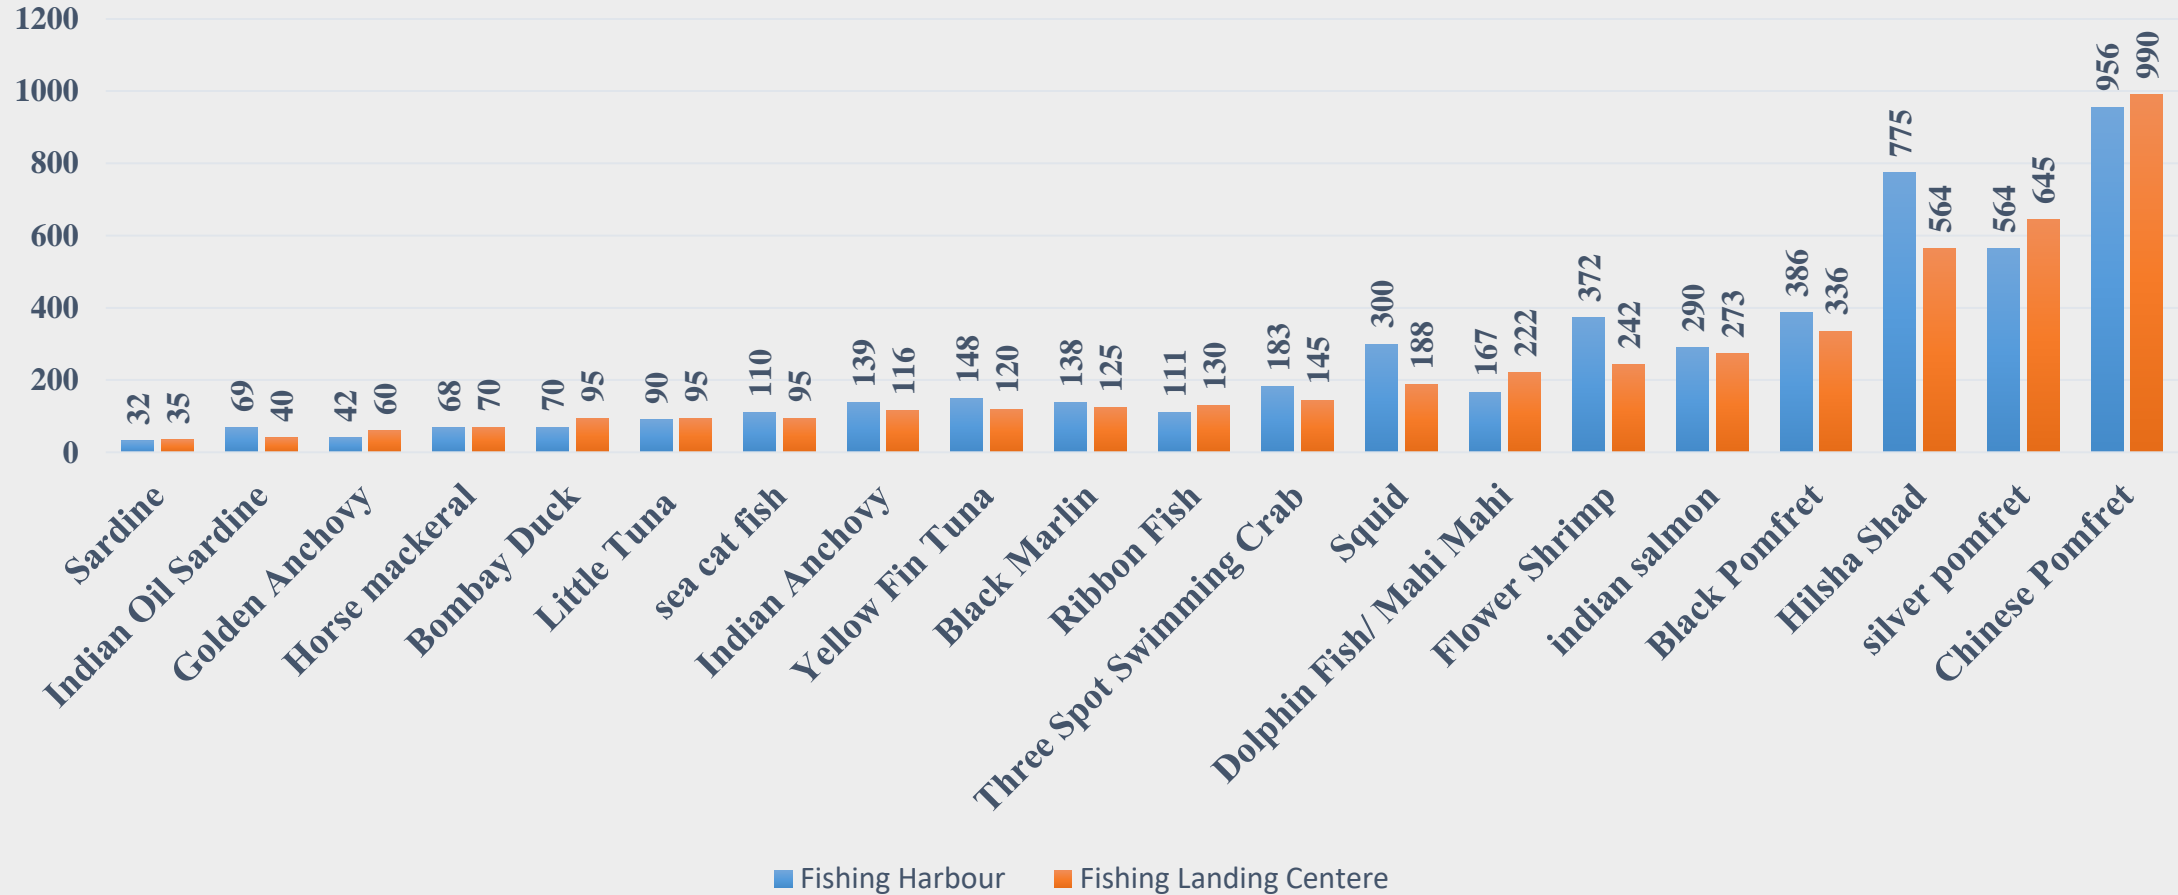

Price (Rs. per kg) Comparison of Marine Fish Species between Fish Landing Centres and Fishing Harbours across India

For the Period 17.02.2025 to 23.02.2025

Data Source: NETFISH, MPEDA