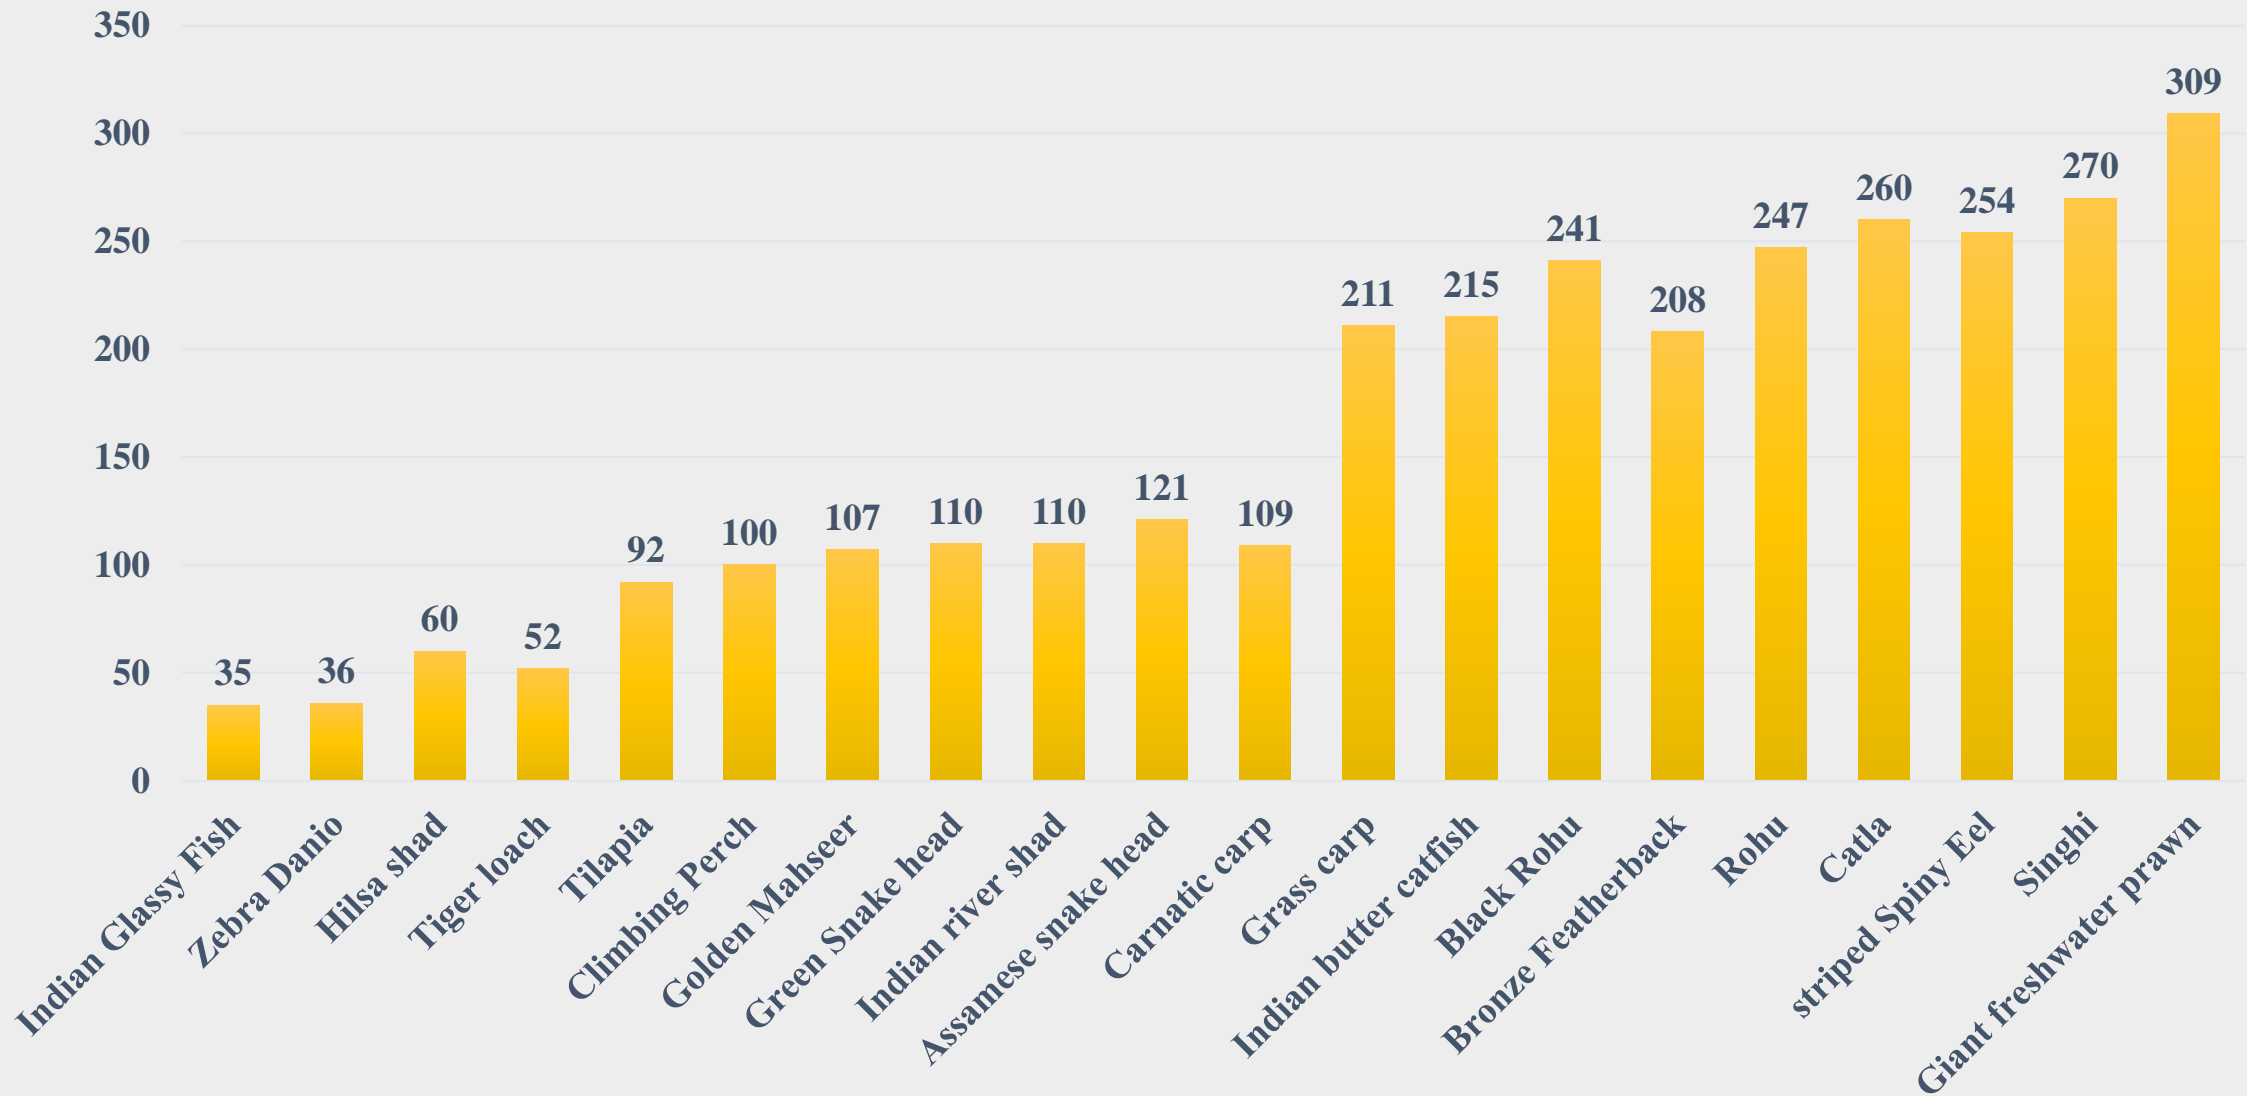

Average Wholesale Price (Rs. Per Kg) of Various Fish Species in Bihar

For the Period 17.02.2025 to 23.02.2025

For further details visit: <https://fmpisnfdb.in>