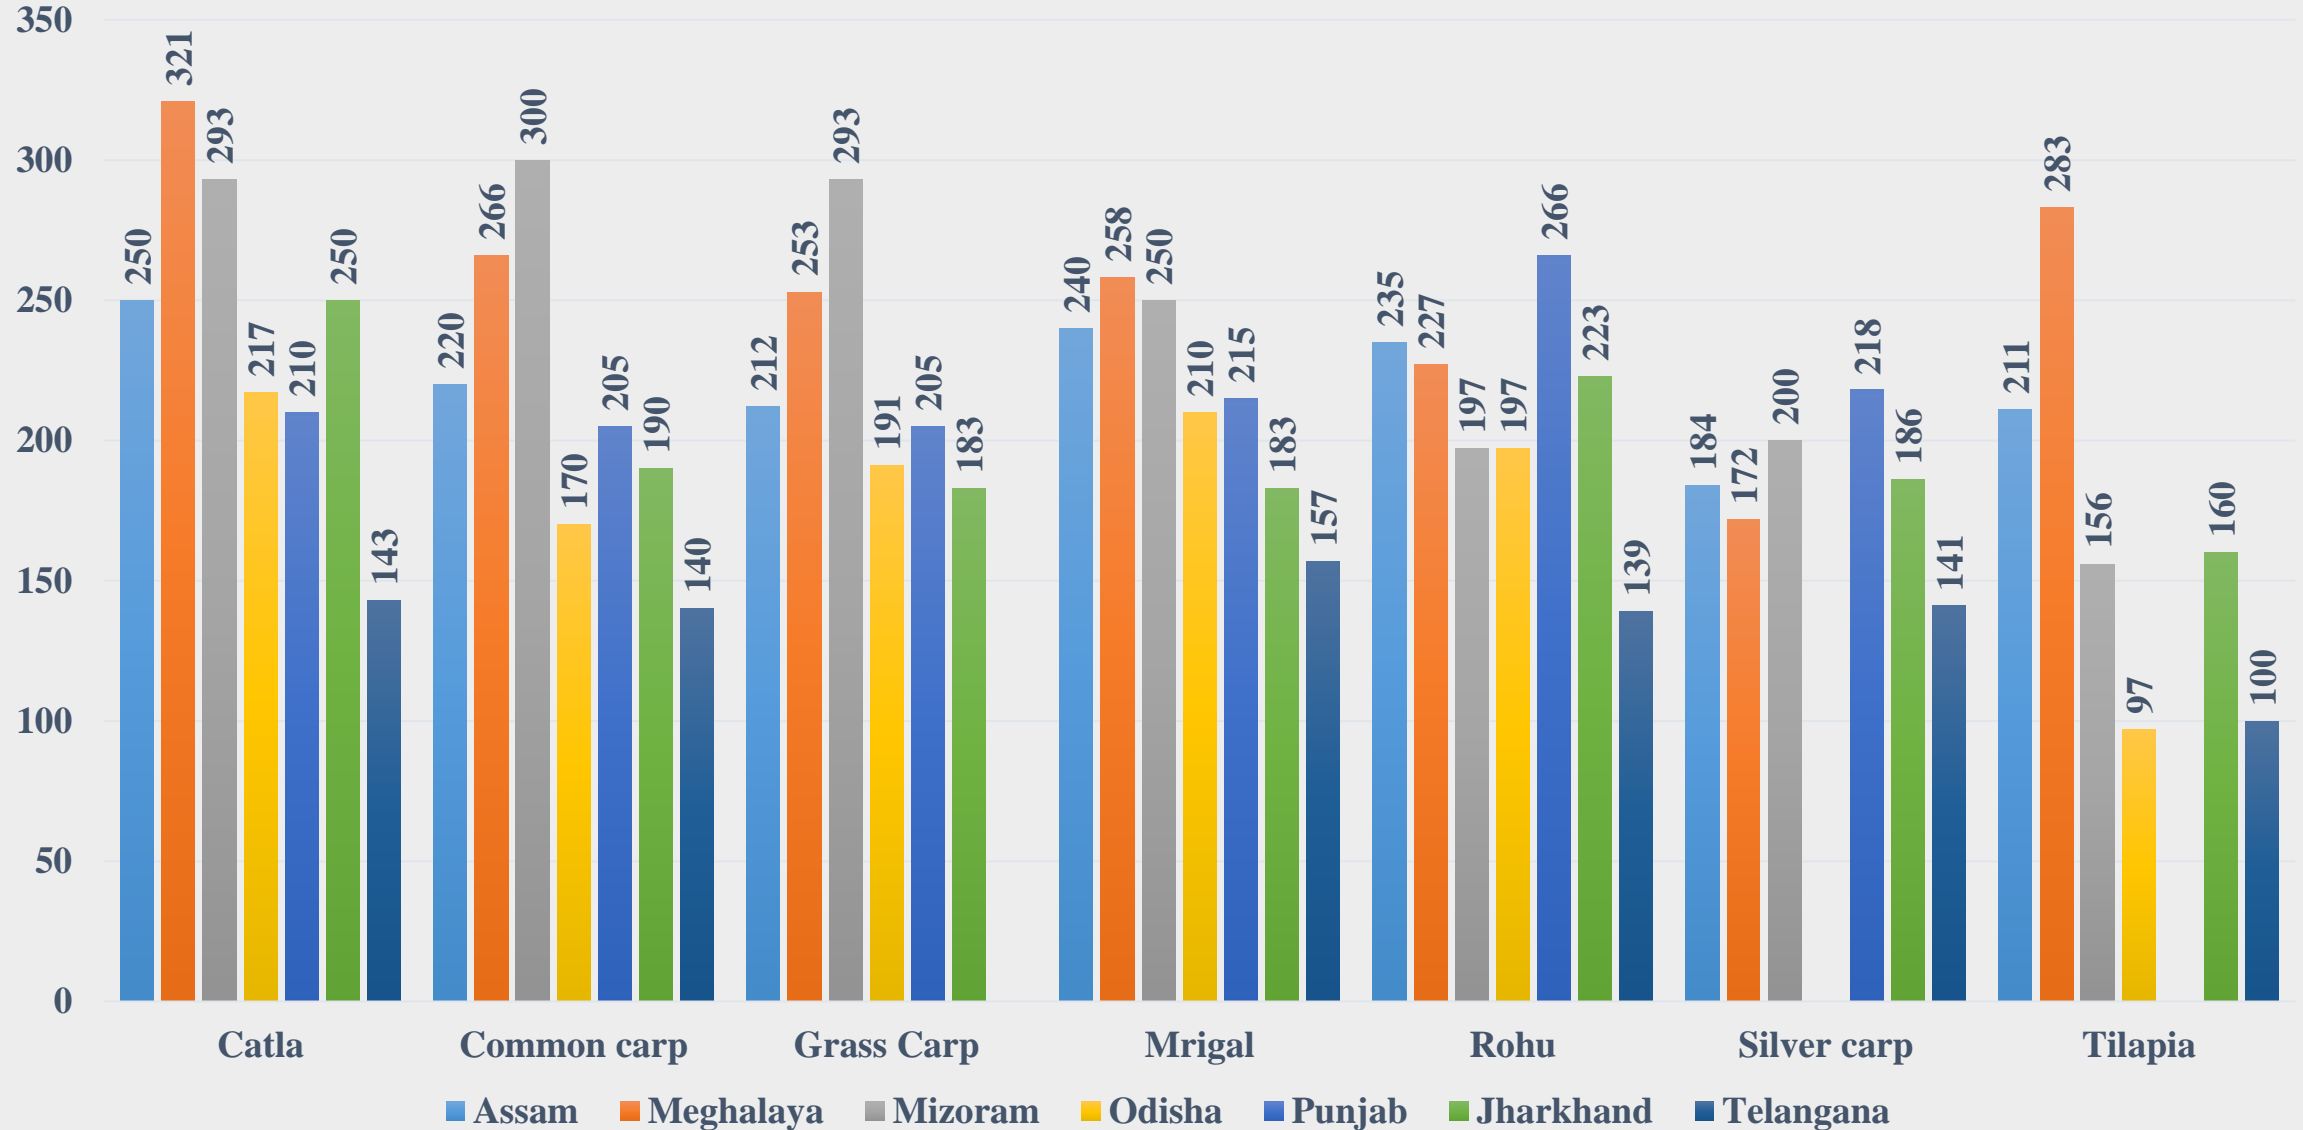

# Average Retail Price (Rs. Per Kg) of various Fresh Water Species across States/UTs

For the Period 17.02.2025 to 23.02.2025

For further details visit: <https://fmpisnfdi.in>